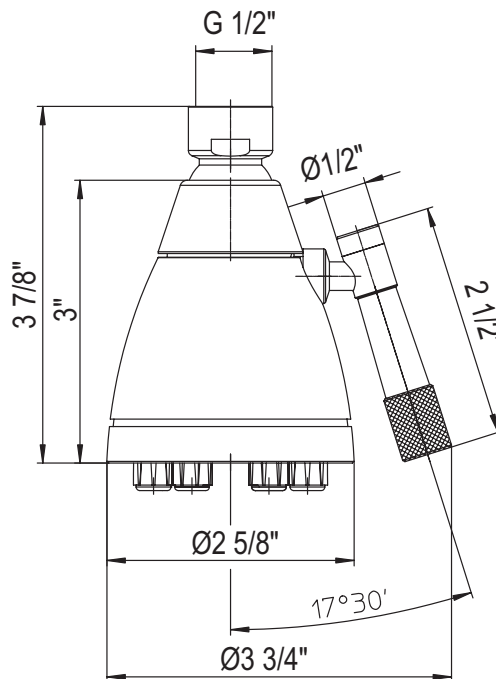

For warranty or additional information, contact:

U.S.A.
houseofrohl.com/support
1-800-777-9762

QUEBEC / MARITIMES / WESTERN CANADA
QUÉBEC / MARITIMOS / OUEST CANADIEN
QUEBEC / MARITIMOS / CANADA OCCIDENTAL
houseofrohl.ca/support
1-866-473-8442

ONTARIO
houseofrohl.ca/support
1-800-287-5354