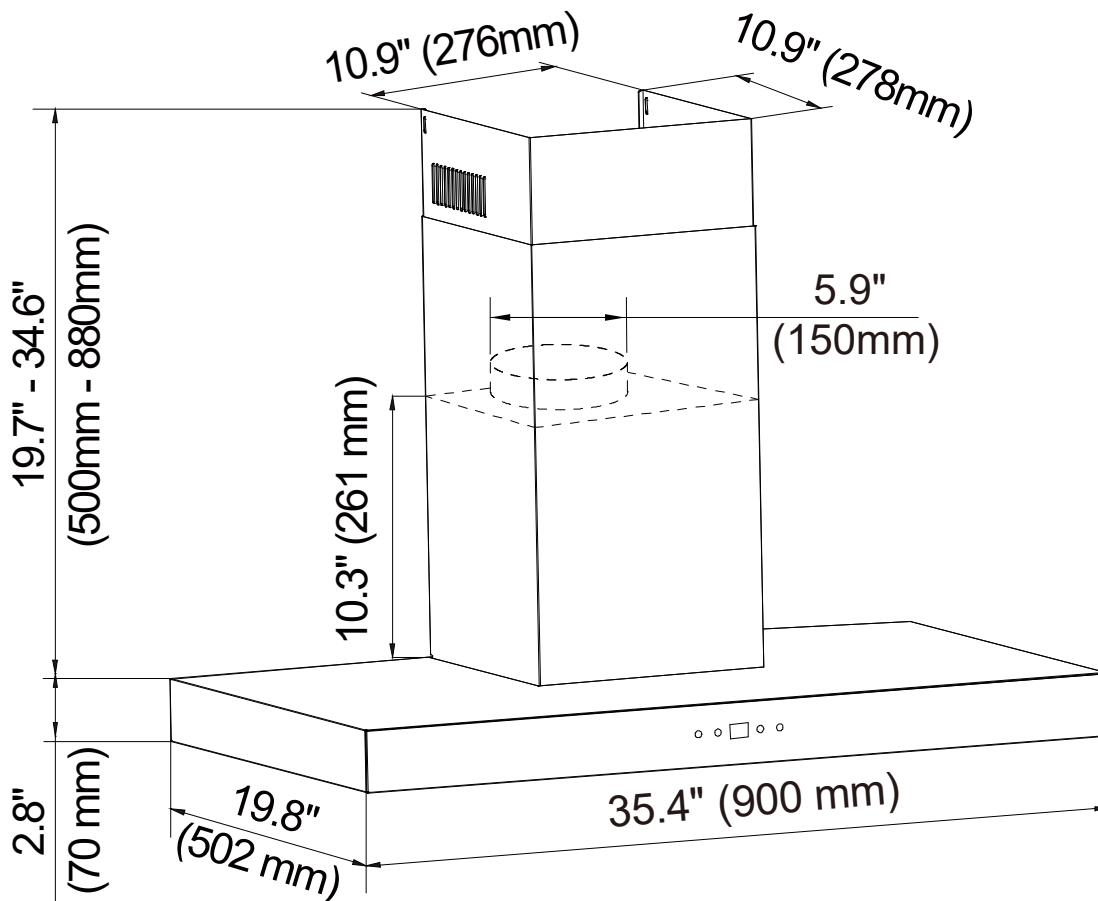

## Model: RH-AZ0190PSS

V1.0  
03/14/2024

Size	36 inch
Mounting Type	Wall Mount
Ductless	Yes ( Carbon Filter not Included)
Noise Level	Less Than 60 db
Lights	3 x 2 W LED
Control Type	Touch Panel
Speed Selections	3
Air Flow	600 CFM
Material	Stainless Steel
Color	Natural

Voltage	120 V
Frequency	60 Hz
Amperage	3.2 A
Duct Size (inch)	6" (round)
Filter Type	3 x Stainless Steel Baffle Filter
Remote Control	No
Additional Chimney	No
Vent Install Type	Convertible
Dimensions	35.4" (W) x 19.8" (L) x 37.4" (H)
Certifications	ETL, CEC