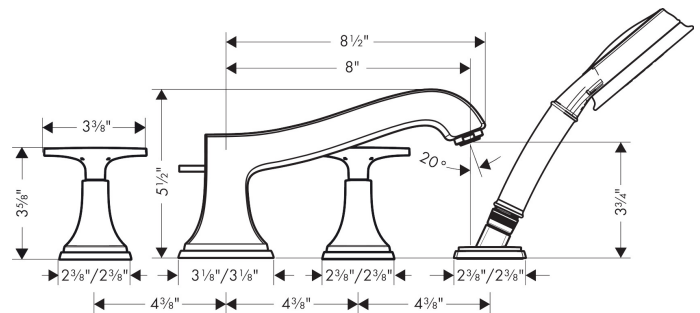

Brand	hansgrohe
Art. Name	Metropol Classic 4-Hole Roman Tub Set Trim with Cross Handles and 1.8 GPM Handshower
Art. Nr.	31449671
Surface	matte black
Pos.	1

Product Picture

Drawing

Technology

Features

- Flow: 5.34 GPM (20.2 L/Min)
- flow rate of hand shower at 3 bar: 1.8 GPM (6.8 L/Min)
- 90° ceramic valves
- Integrated double backflow prevention