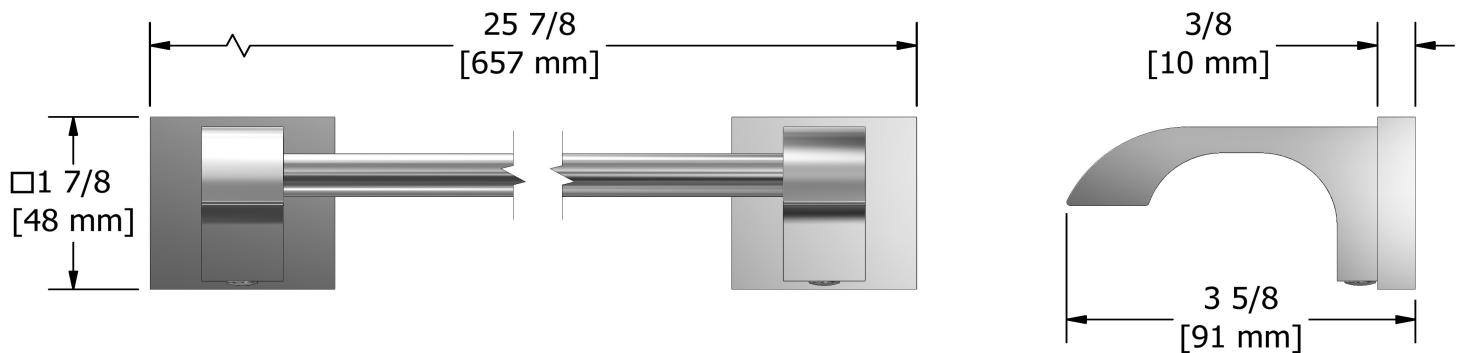

Specifications

60 cm (24") towel bar
Z05

Description

- 4 anchor points

Available colors

- C : Chrome
- BN : Brushed Nickel (PVD)
- PN : Polished Nickel (PVD)

Sizes, models and finishes may differ from those presented.