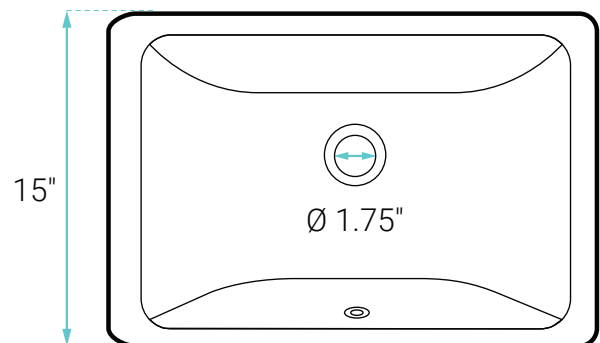

N.W: 16.2 lb.
D: 15" x W: 21" x H: 8"
Inner Sink: D: 11" x W: 19" x 6.5"

INSTALLATION:

Undermount

INCLUDED PARTS:

- Sink

COLORS & FINISHES:

Glossy White

Matte Black

21"

8"

15"

Ø 1.75"