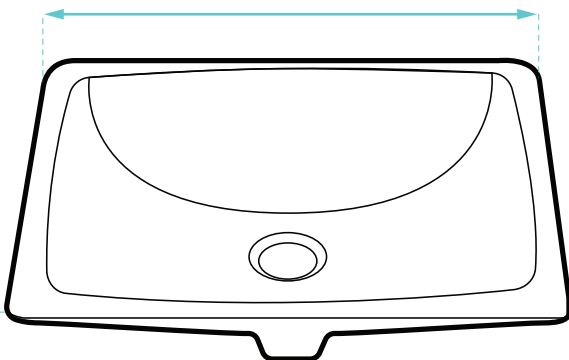

21" Undermount Sink

FEATURES:

- Ceramic material
- Standard 1.75" drain hole

REQUIRED PARTS:

1. Sink Drain*
   - Drain Trap*
   - Faucet*
   - Water Supply Lines
2. *Sold Separately by Swiss Madison

SPECIFICATIONS:

N.W: 16.2 lb.
D: 15" x W: 21" x H: 8"
Inner Sink: D: 11" x W: 19" x 6.5"

INSTALLATION:

Undermount

INCLUDED PARTS:

- Sink

COLORS & FINISHES:

Glossy White

Matte Black

21"

8"

15"

Ø 1.75"