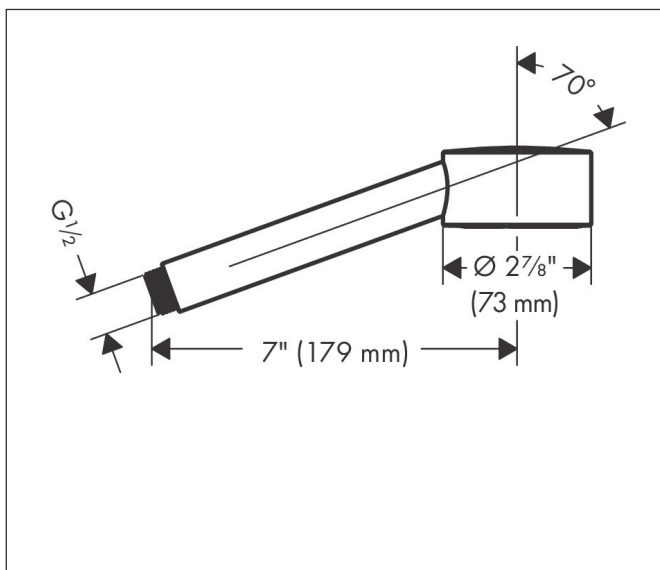

Brand AXOR
 Art. Name **AXOR One** Handshower 1-Jet, 1.5 GPM
 Art. Nr. 48654251
 Surface brushed gold optic
 Pos. 1

Product Picture

Drawing

Features

- Spray modes: PowderRain
- Flow: 1.5 GPM (5.7 L/Min)

Technology