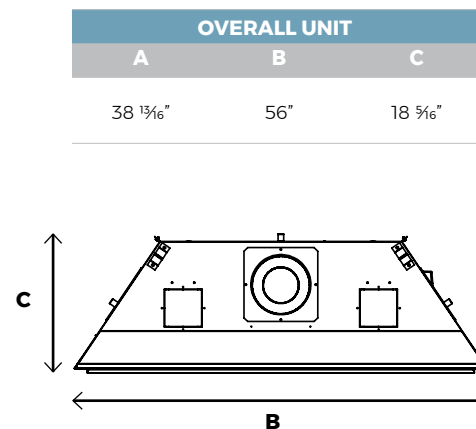

## SPECIFICATIONS

CBLP56	
BTU's (Input)	28,000
Venting	Top* 5"/ 8"
Glass Type	Tempered
Mobile Home Certified	Yes
<b>GLASS VIEWING AREA</b>	
Height	14 1/4"
Width	49"

\*Finishing flange depth (The finishing flange defines the perimeter of the fireplace opening). Framing or finishing materials must NEVER encroach inside the finishing flange.