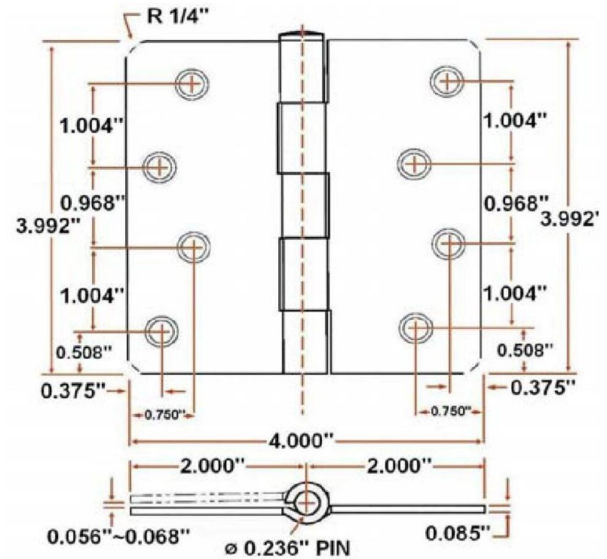

6-Hole 4" x 4", 1/4" Radius Door Hinge 3-Pack  
Satin Nickel

SPECIFICATIONS

MATERIAL CONSTRUCTION:	Steel
MOUNTING HARDWARE INCLUDED:	Yes
TOOLS NEEDED FOR INSTALLATION:	Screwdriver
ASSEMBLED DIMENSIONS:	4" H x 4" L x 0.09" D
ASSEMBLED WEIGHT:	2 lbs.
CROSS BORE:	N/A
CORNER RADIUS:	1/4"
PROJECTION:	N/A
HINGE TYPE:	Butt Hinge
NUMBER OF HOOKS:	N/A