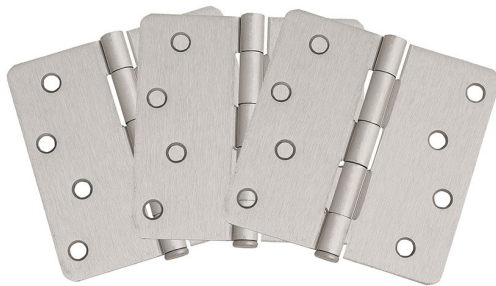

6-Hole 4" x 4", 1/4" Radius Door Hinge 3-Pack  
Satin Nickel

SPECIFICATIONS

MATERIAL CONSTRUCTION:	Steel
MOUNTING HARDWARE INCLUDED:	Yes
TOOLS NEEDED FOR INSTALLATION:	Screwdriver
ASSEMBLED DIMENSIONS:	4" H x 4" L x 0.09" D
ASSEMBLED WEIGHT:	2 lbs.
CROSS BORE:	N/A
CORNER RADIUS:	1/4"
PROJECTION:	N/A
HINGE TYPE:	Butt Hinge
NUMBER OF HOOKS:	N/A