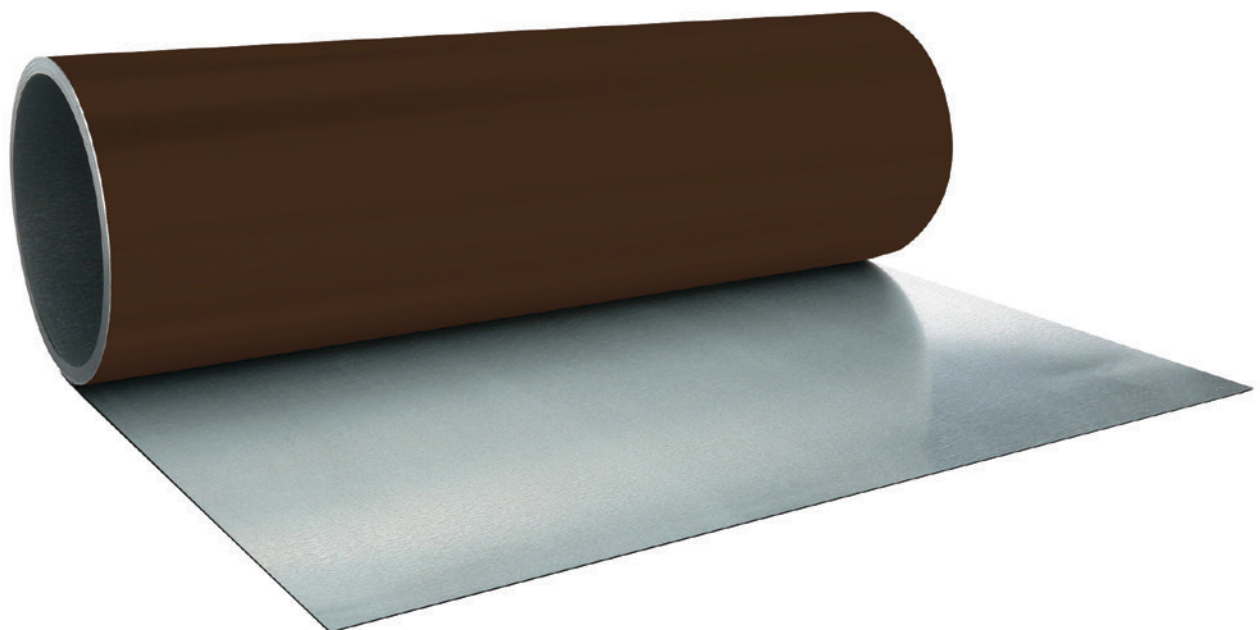

30 Gauge Galvanized Steel • 20 in. x 50 ft. • Polyester paint over primer • 7 in. i.d.

Dark Brown