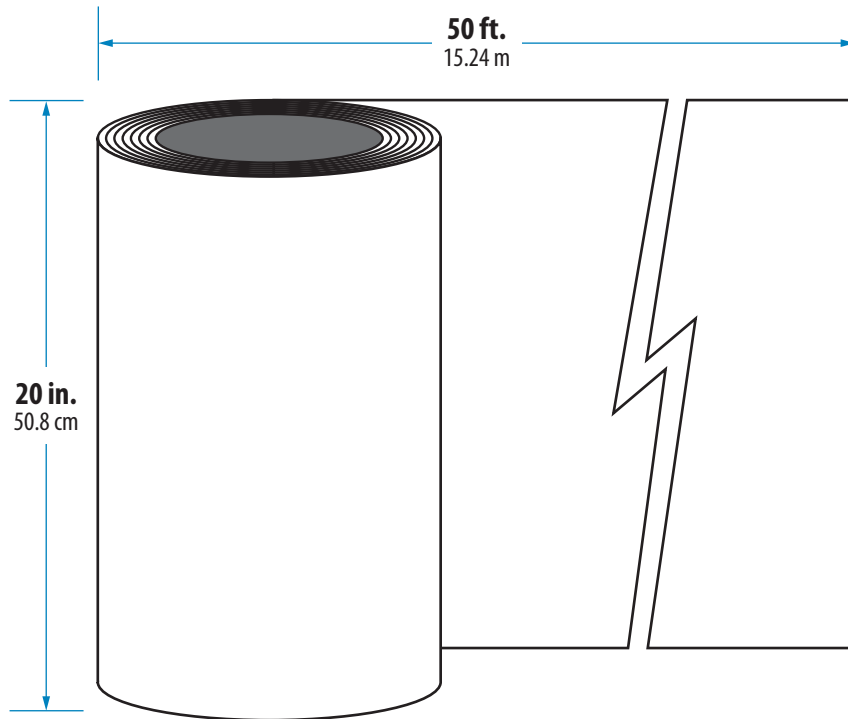

30 Gauge Galvanized Steel • 20 in. x 50 ft. • Polyester paint over primer • 7 in. i.d.

Dark Brown