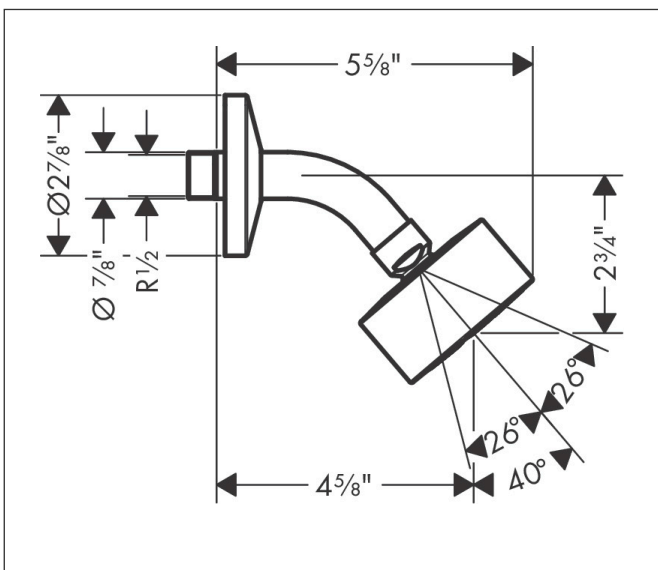

Drawing

Technology

Spray Types