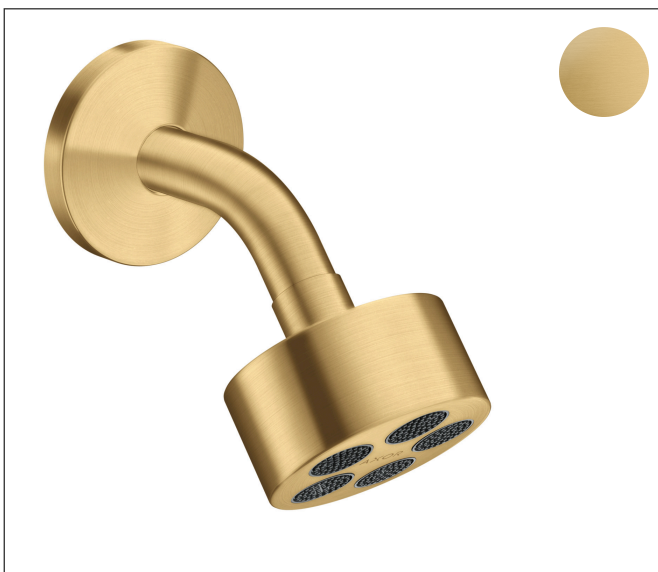

Brand AXOR  
 Art. Name **AXOR One** Showerhead 75 1-Jet, 2.5 GPM  
 Art. Nr. 48498251  
 Surface brushed gold optic  
 Pos. 1

## Product Picture

## Features

- Consists of: Showerhead, Showerarm
- shower head size: 73 mm
- Spray modes: PowderRain
- projection 116 mm
- Flow: 2.5 GPM (9.5 L/Min)
- Showerhead removable for cleaning