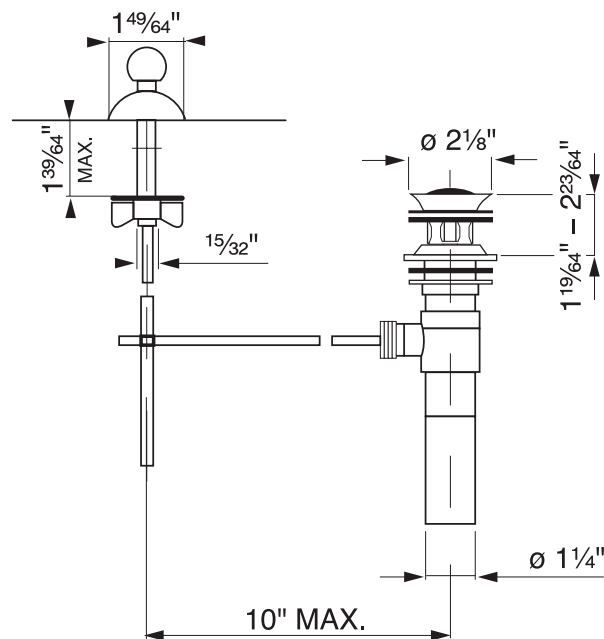

SPECIFICATIONS

DESCRIPTION

- Not for use with vessel bowls or bowls without overflow
- For use with wall mount lavatory faucets
- Fits 1 3/4" standard drain

WARRANTY

- Most products or parts carry "Limited Warranties" against manufacturing defects. For US customers please visit houseofrohl.com/support and for Canadian customers please visit houseofrohl.ca/support for complete product and finish warranty.

Remote Pop-Up Set With Overflow

MODEL: CNZREMOTE

For warranty or additional information, contact:

U.S.A.
houseofrohl.com/support
1-800-777-9762

QUEBEC / MARITIMES / WESTERN CANADA
QUÉBEC / MARITIMES / OUEST CANADIEN
QUEBEC / MARITIMOS / CANADA OCCIDENTAL
houseofrohl.ca/support
1-866-473-8442

ONTARIO
houseofrohl.ca/support
1-800-287-5354