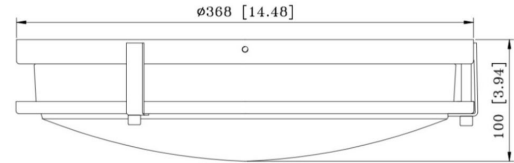

Ripon 14.5" LED Ceiling Light
Satin Nickel

SPECIFICATIONS

MOUNTING:	Flush Mount	LED BRIGHTNESS (LUMENS):	1000
SLOPED CEILING ADAPTABLE:	N/A	LED COLOR CORRELATED TEMPERATURE (CCT):	3000k
LAMP TYPE 1:	15W	LED COLOR RENDERING INDEX (CRI):	80
BULB INCLUDED:	N/A	LED EFFICACY:	N/A
WATTS PER BULB:	N/A	LED AVERAGE RATED LIFE:	40,000 hours
TOTAL WATTAGE:	N/A	ENERGY EFFICIENT:	N/A
DIMMABLE:	Yes	LIGHTING AMPS:	N/A
MATERIAL CONSTRUCTION:	Steel	VOLTAGE:	120V
ASSEMBLED DIMENSIONS:	3.94" H x 14.48" L x 14.48" D		
WEIGHT:	2.94 lbs.		
BACKPLATE DIMENSIONS:	N/A		
CANOPY/PLATE DIMENSIONS:	N/A		
GLASS/SHADE DIMENSIONS:	N/A		
GLASS/SHADE MATERIAL:	Acrylic		
GLASS/SHADE TYPE:	N/A		
GLASS/SHADE COLOR:	N/A		