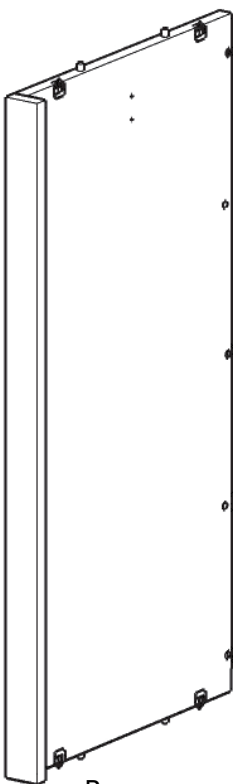

homestyles®

20 05436 0771

Closet Wall Hanging Unit

IMPORTANT

Carefully remove all the parts from the carton and place them individually on a soft cloth to prevent scratches or other damage.

Carefully and strictly follow these assembly instructions to ensure a completed product as designed.

Do not use power tools above 8 volts to assemble.

Part List

A.
Top
1 pc.

B.
Side Panel
1 pc.

C.
Side Panel
1 pc.

D.
Back Panel
1 pc.

E.
Back Panel
1 pc.

For assembly see instructions in carton 20 05436 0772.