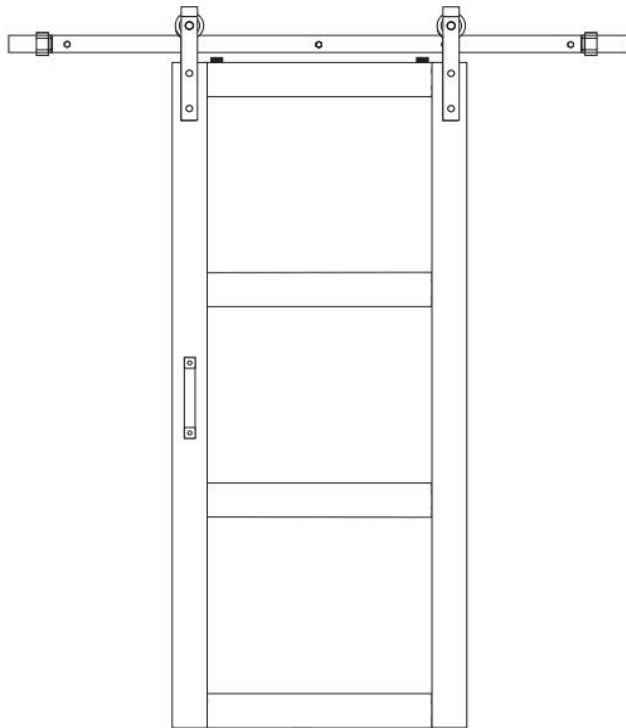

SPECIFICATION

ITEM NO.	ID-AZBD07
Des	3 vision glass sliding door
size	2134X914x35mm (36X84inch)
material	MDF + PVC Glass:4mm double frosted glass
finish	Dark grey color
Hardware	With hardware
Hardware Track Size	78.7inch (2000mm)

Product size chart

DOOR KIT