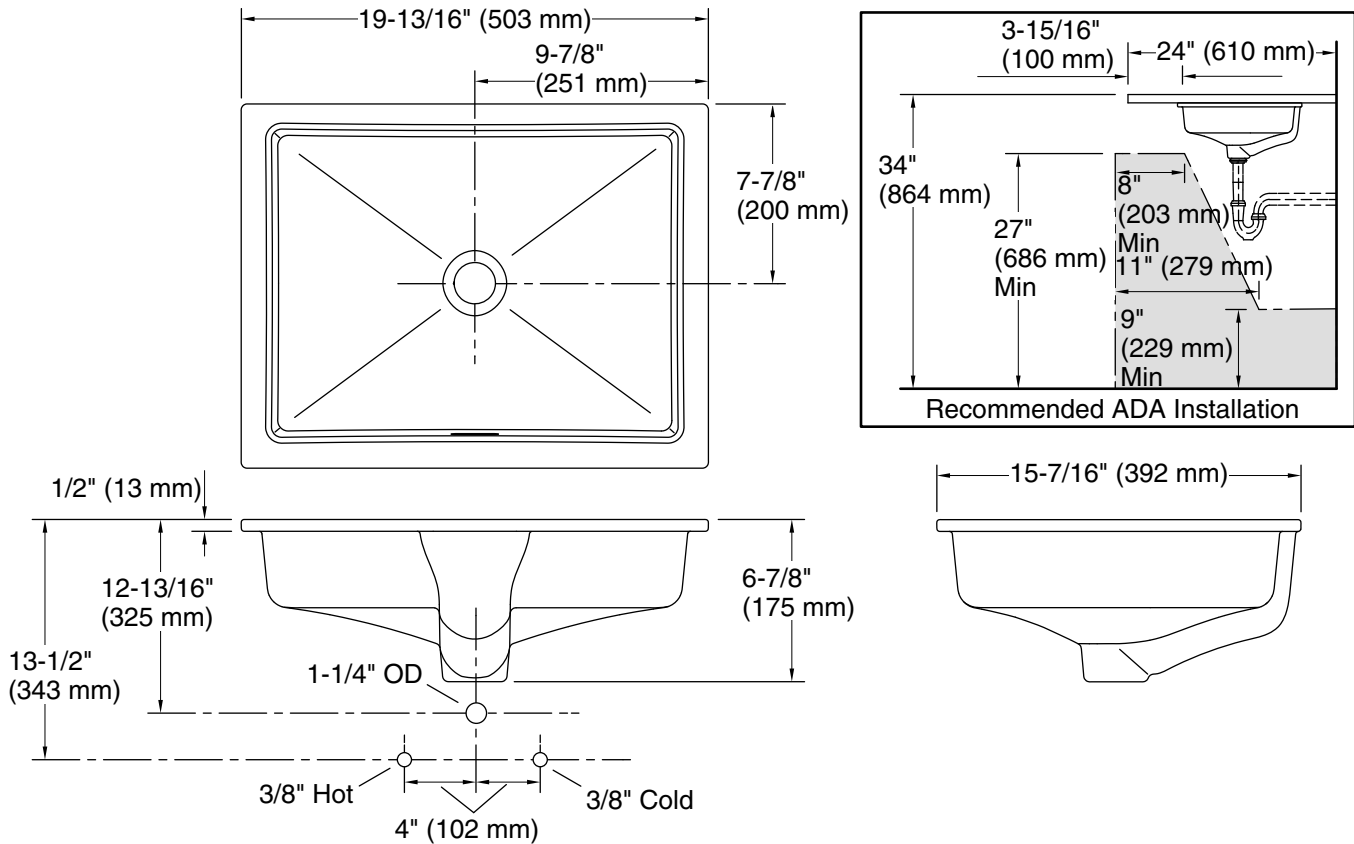

### Features

- A selection of products within this collection is in stock and ready to ship. Please visit [kallista.com/resources#ReadyToShip](http://kallista.com/resources#ReadyToShip) for the complete list of Ready-to-Ship products and finishes
- Constructed of vitreous china
- 19-13/16" (503 mm) total width
- 15-7/16" (392 mm) total length
- 6-7/8" (175 mm) total depth
- Includes mounting hardware
- Built-in overflow

## Technical Information

All product dimensions are nominal.

Basin configuration:	Single Bowl
Bowl area:	Length: 17-5/16" (440 mm) Width: 13" (330 mm) Bowl depth: 6-7/8" (175 mm) Water depth: 4" (102 mm)
Drain hole:	1-3/4" (44 mm)