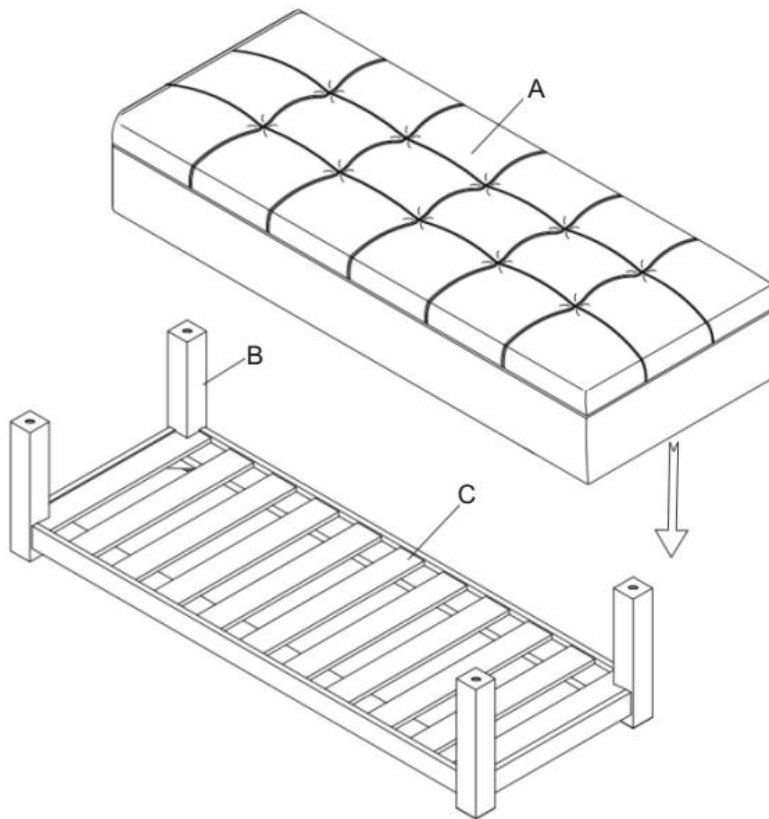

ALLEN KEY
5 mm
QTY 1

5

SHORT BOLT
M8 x 48 mm
QTY 4

Step 1

1. Attach Legs (B) to each corner of Shelf (C) using Long Bolts (1), Lock Washers (2) and Washers (3).
2. Use Allen Key (4) to tighten.

Step 2

1. Place Ottoman (A) on the assembled shelf.
2. Align and adjust Ottoman (A) so it sits evenly.