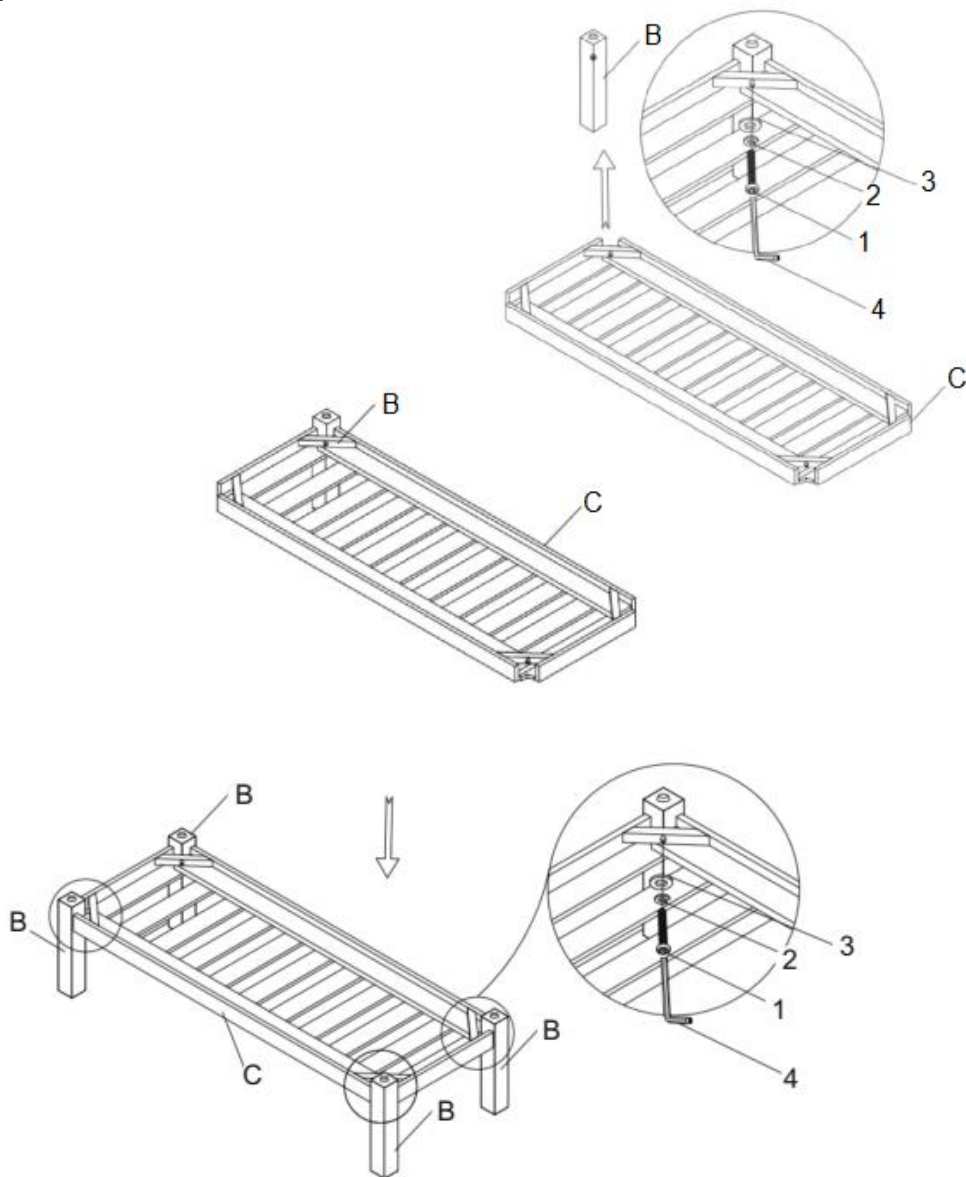

Step 1

1. Attach Legs (B) to each corner of Shelf (C) using Long Bolts (1), Lock Washers (2) and Washers (3).
2. Use Allen Key (4) to tighten.