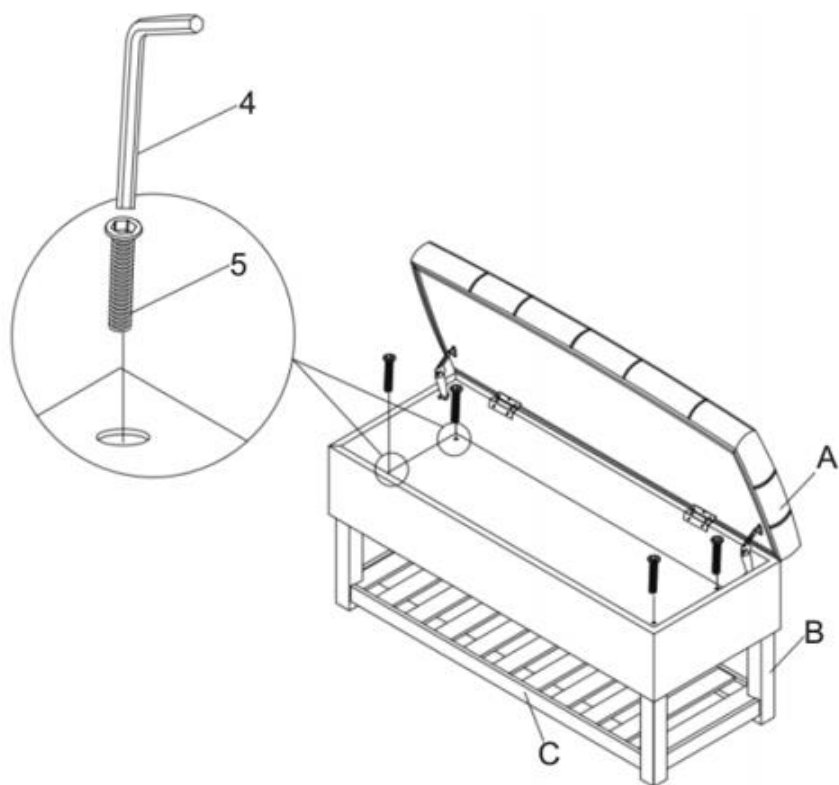

Hardware Description

1

LONG BOLT
M8 x 60 mm
QTY 4

2

LOCK WASHER
Ø 12 mm
QTY 4

3

WASHER
Ø 19 mm
QTY 4

4

ALLEN KEY
5 mm
QTY 1

5

SHORT BOLT
M8 x 48 mm
QTY 4

Step 1

1. Attach Legs (B) to each corner of Shelf (C) using Long Bolts (1), Lock Washers (2) and Washers (3).
2. Use Allen Key (4) to tighten.

Step 2

1. Place Ottoman (A) on the assembled shelf.
2. Align and adjust Ottoman (A) so it sits evenly.

Step 3

1. Open the storage lid from Ottoman (A) to complete assembly.
2. Use Short Bolts (5) to attach Ottoman (A) to assembled shelf.
3. Use Allen Key (4) to tighten.