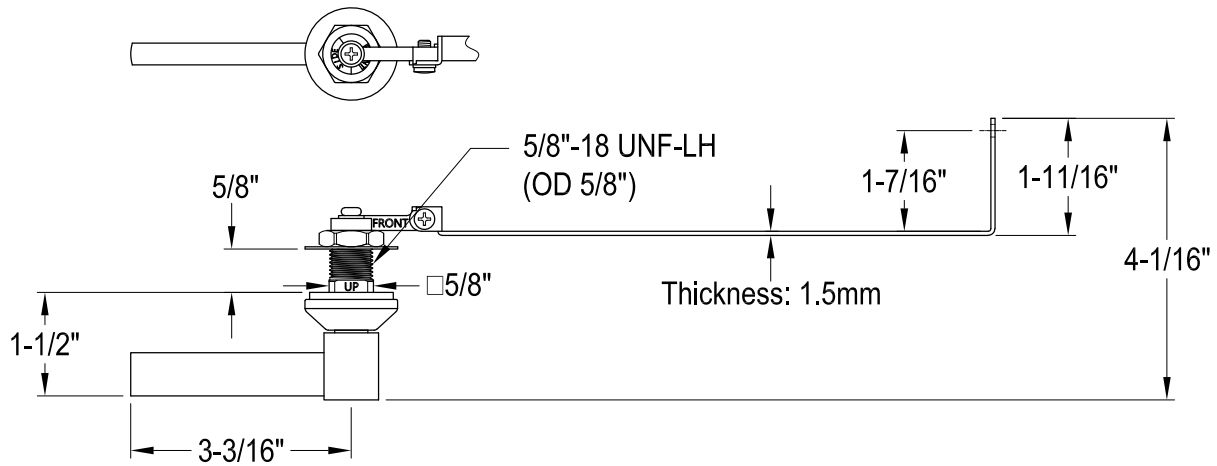

KTCLD10,1,2,3,6,7,8

Universal Front or Side Mount Toilet Tank Lever

Side Mount

Front Mount