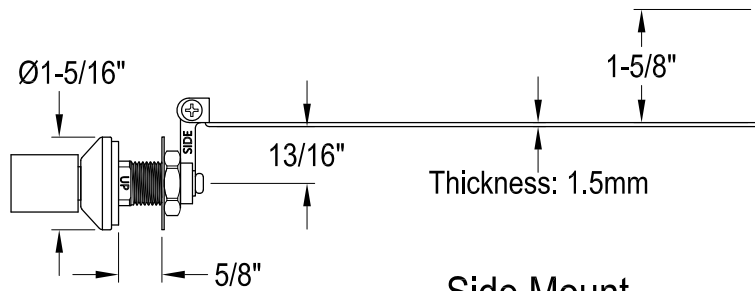

KTCLD10,1,2,3,6,7,8

Universal Front or Side Mount Toilet Tank Lever

Side Mount

Front Mount