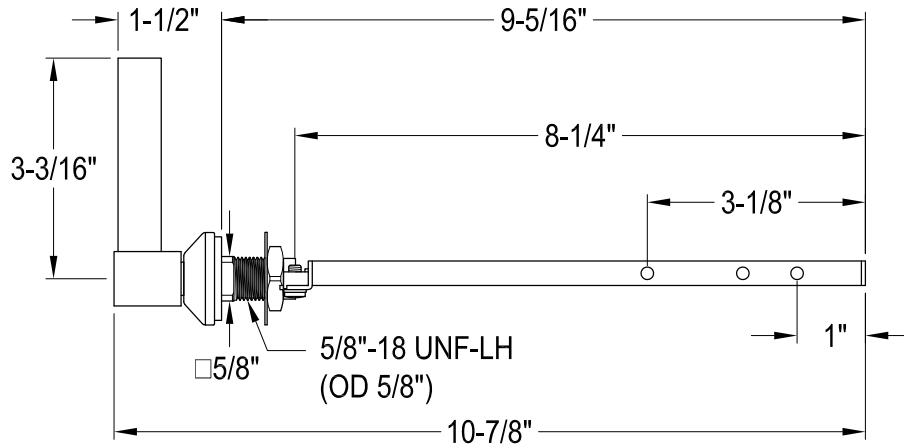

KTCLD10,1,2,3,6,7,8

Universal Front or Side Mount Toilet Tank Lever

Side Mount

Front Mount