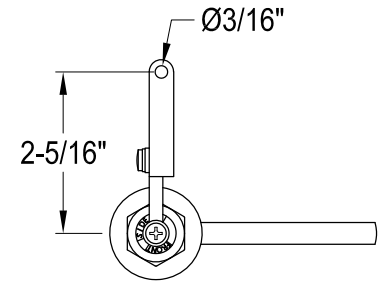

KTCLD10,1,2,3,6,7,8

Universal Front or Side Mount Toilet Tank Lever

Side Mount

Front Mount