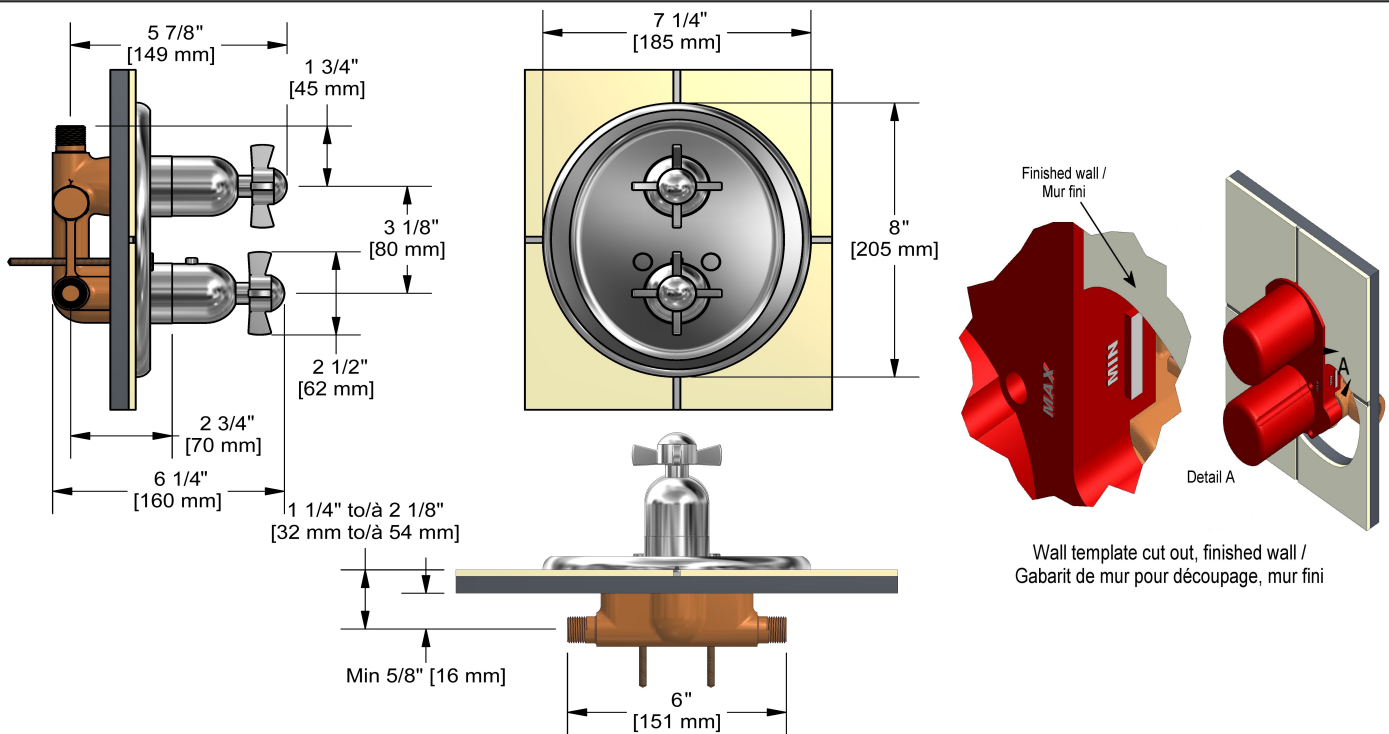

Sizes, models and finishes may differ from those presented.

Warranty

This **Riobel Inc.** product you have purchased carries a Limited Lifetime Warranty on the chrome, PVD finish, blacks and all working parts and is guaranteed from the initial purchase date against all manufacturing defects. All other finishes, including plastic components, are guaranteed for one year. All electric and/or electronic parts are covered by a 5-year limited warranty.

Customer Service

Ontario, West Canada : 888-287-5354 Quebec, Maritimes, United States : 866-473-8442