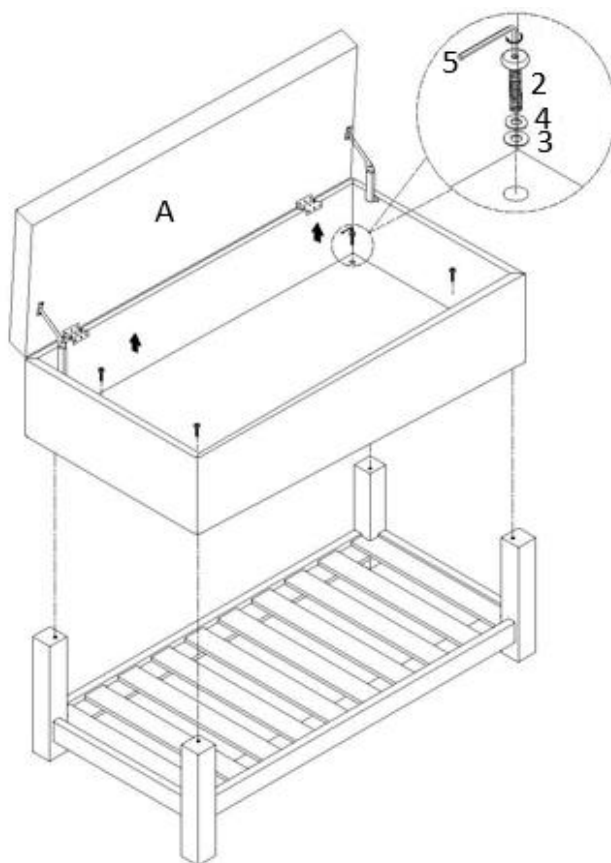

Step 2

1. Place Ottoman (A) on the assembled Shelf (B) and open the storage lid.
2. Attach Ottoman (A) to Shelf (B) using Allen Key Screws (2), four Washers (3) and four Lock Washers (4).
3. Use Allen Key (5) to tighten.