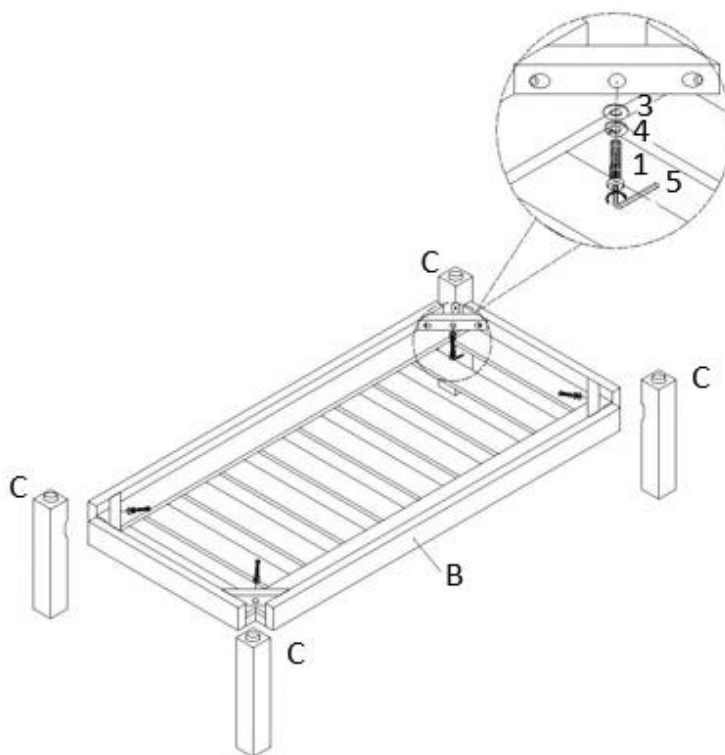

Hardware Description

1

ALLEN KEY SCREW
M6 x 60 mm
QTY 4

2

ALLEN KEY SCREW
M6 x 30 mm
QTY 4

3

WASHER
Ø 18 mm
QTY 8

4

LOCK WASHER
Ø 10 mm
QTY 8

5

ALLEN KEY
5 mm
QTY 1

Step 1

1. Attach Legs (C) to each corner of the Shelf (B) using Allen Key Screws (1), four Washers (3) and four Lock Washers (4).
2. Use Allen Key (5) to tighten.