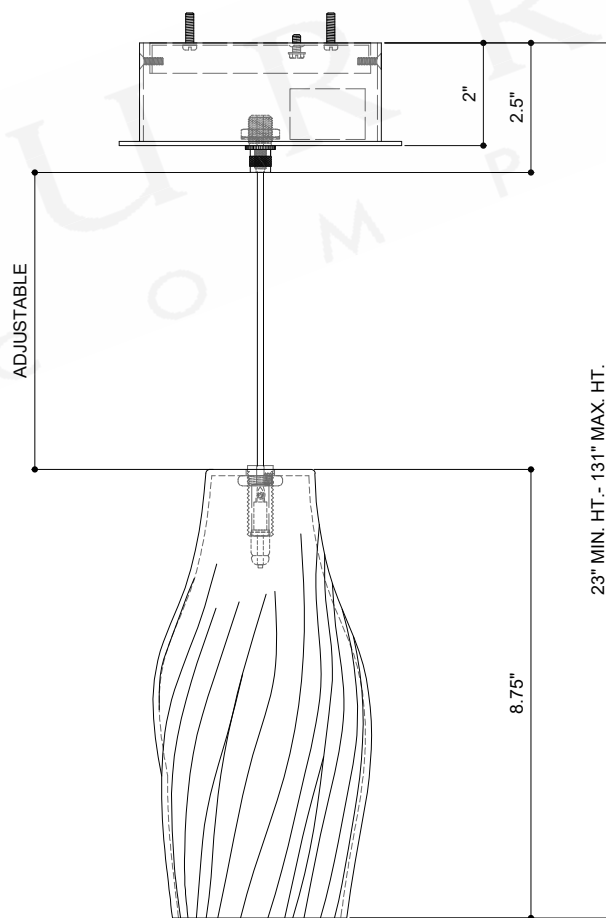

ITEM: 9000-1270B

Overall Dimensions

Height: 8.75"

Diameter: 5.5"

CANOPY DETAIL

TOP VIEW

FRONT VIEW

Note:

Cord lengths are not shown to scale