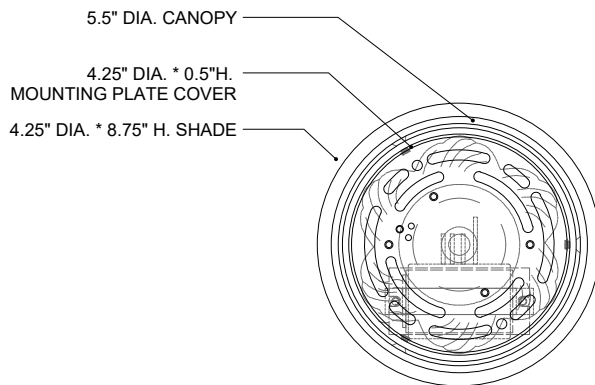

ITEM: 9000-1270B

Overall Dimensions

Height: 8.75"

Diameter: 5.5"

CANOPY DETAIL

TOP VIEW

FRONT VIEW

Note:

Cord lengths are not shown to scale