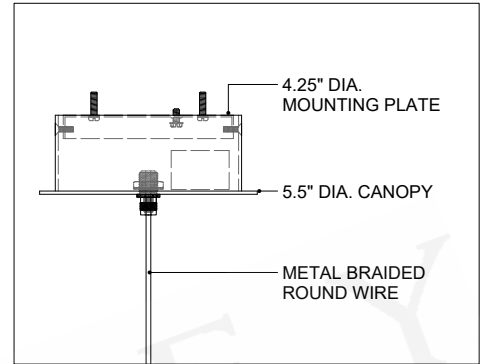

ITEM: 9000-1270B

Overall Dimensions

Height: 8.75"

Diameter: 5.5"

CANOPY DETAIL

TOP VIEW

FRONT VIEW

Note:

Cord lengths are not shown to scale