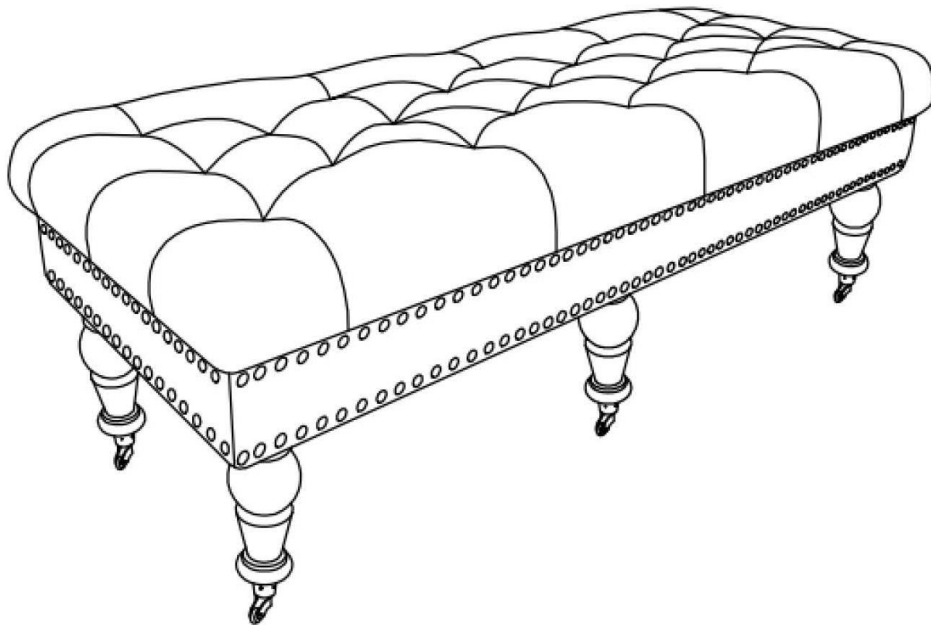

SIMPLEHOME
LIFE BY DESIGN

Wynden+Hall
HOME DECOR
brooklyn + max™

HENLEY / DONOVAN / GABLE

TUFTED OTTOMAN BENCH

MODEL # AXCOT-255-DBL

SIMPLIHOME[®]
— LIFE BY DESIGN —

Wynden+Hall[™]
HOME DECOR
brooklyn + max[™]