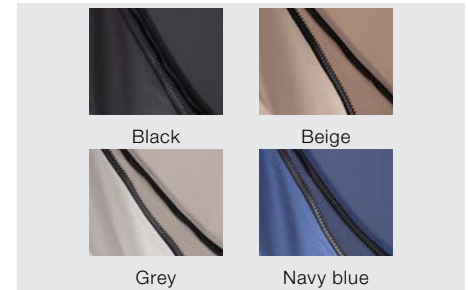

## Multiple Configurations

Find your style. Choose from an anodized black or clear alloy frame, and multiple canvas color options.\*

\*More colors available as standalone canvas replacements. See your sales rep for details.