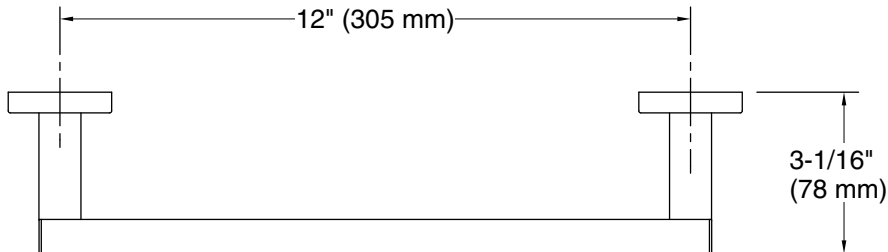

Technical Information

All product dimensions are nominal.

Material: Zinc, Stainless Steel

Notes

Install this product according to the installation instructions.

CAUTION: Risk of personal injury. Do not install these products in any area where they are likely to be used inadvertently as a grab bar or support bar. These products are not designed or intended for use as a grab bar or support bar.