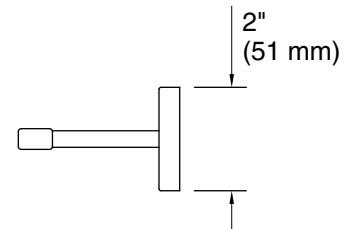

Technical Information

All product dimensions are nominal.

Material: Zinc, Stainless Steel

Notes

Install this product according to the installation instructions.

CAUTION: Risk of personal injury. Do not install these products in any area where they are likely to be used inadvertently as a grab bar or support bar. These products are not designed or intended for use as a grab bar or support bar.