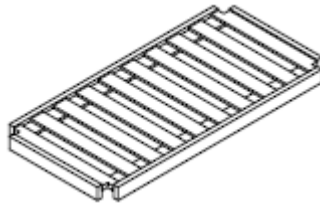

SHELF
QTY 1

C

LEG
QTY 4

Hardware Description

1

2

3

WASHER
Ø 18 mm
QTY 8

4

LOCK WASHER
Ø 10 mm
QTY 8

5