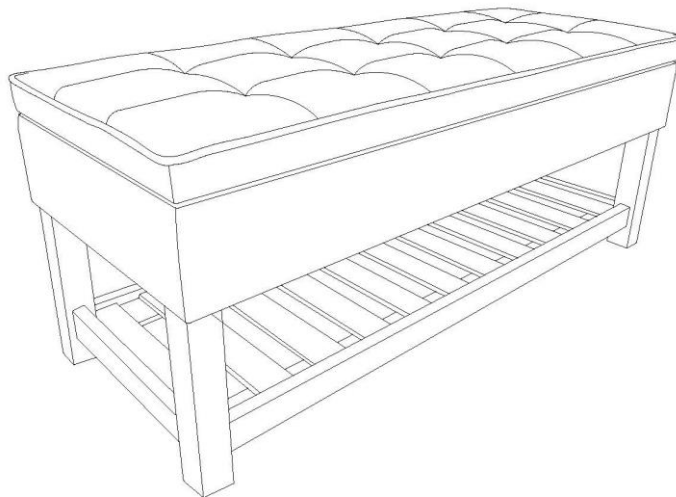

SIMPLIHOME®

Cosmopolitan / Essex / City

Storage Ottoman Bench

MODEL # AXCCOS-OTTBENCH-01-CLG

brooklyn + max™ 

WyndenHall™
HOME DECOR

SIMPLIHOME®

Great quality is a right.

LOCK WASHER
Ø 10 mm
QTY 8

5

ALLEN KEY
5 mm
QTY 1

Step 1

1. Attach Legs (C) to each corner of the Shelf (B) using Allen Key Screws (1), four Washers (3) and four Lock Washers (4).
2. Use Allen Key (5) to tighten.