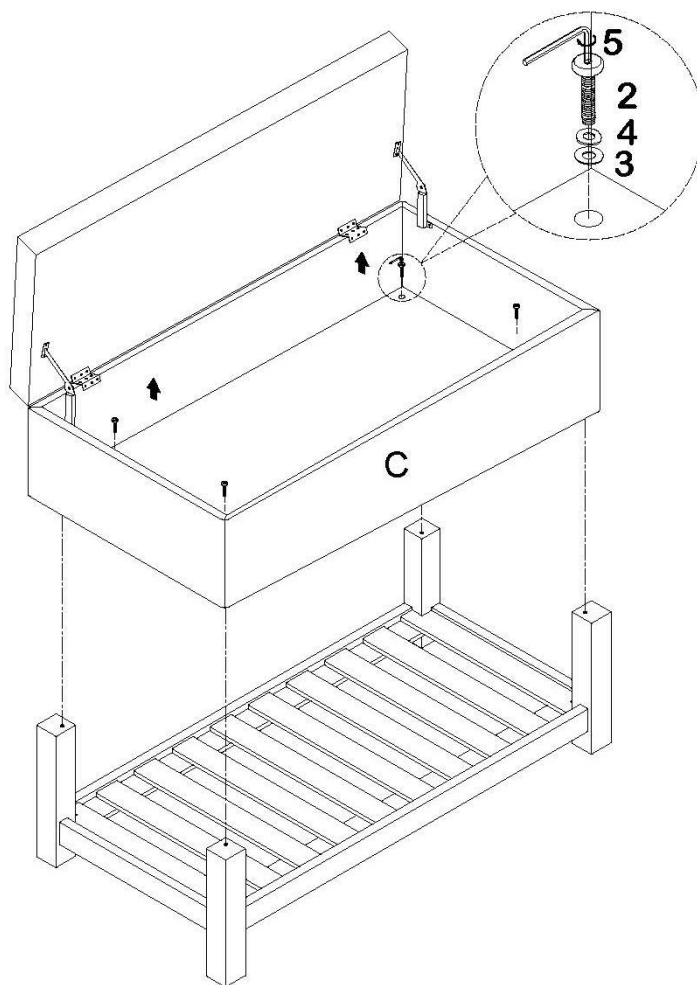

Step 2

1. Place Ottoman (A) on the assembled Shelf (B) and open the storage lid.
2. Attach Ottoman (A) to Shelf (B) using Allen Key Screws (2), four Washers (3) and four Lock Washers (4).
3. Use Allen Key (5) to tighten.