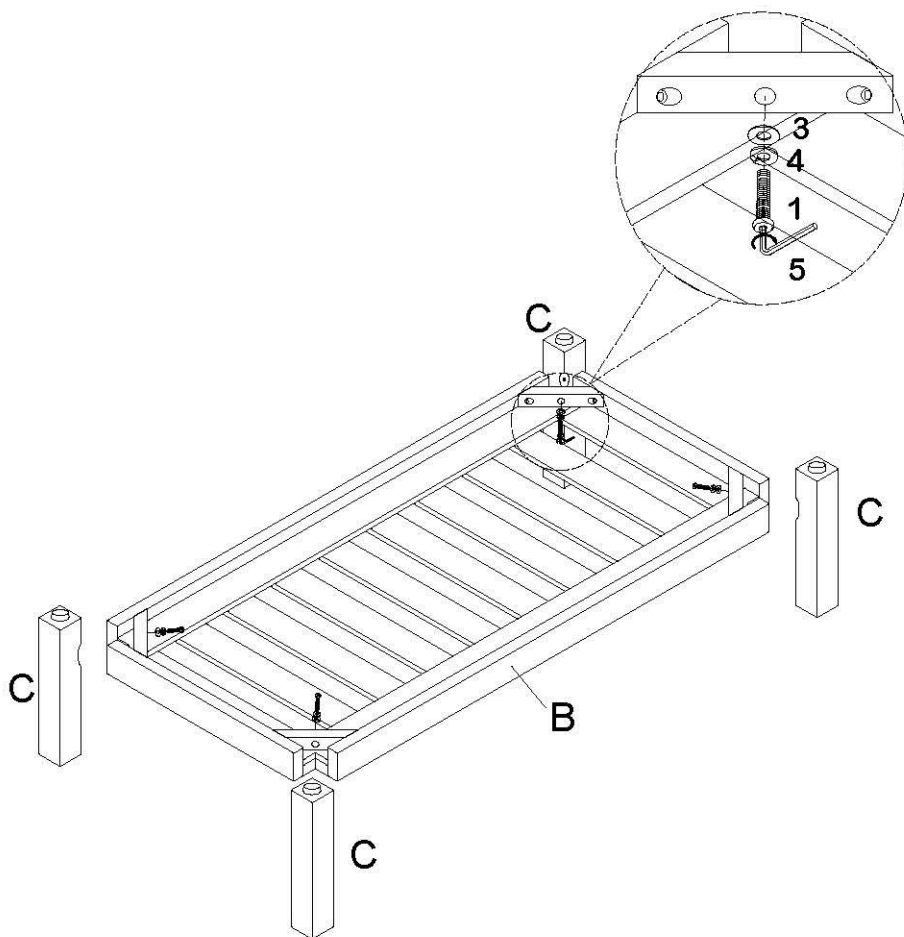

Hardware Description

1

ALLEN KEY SCREW
M6 x 60 mm
QTY 4

2

ALLEN KEY SCREW
M6 x 30 mm
QTY 4

3

WASHER
Ø 18 mm
QTY 8

4

LOCK WASHER
Ø 10 mm
QTY 8

5

ALLEN KEY
5 mm
QTY 1

Step 1

1. Attach Legs (C) to each corner of the Shelf (B) using Allen Key Screws (1), four Washers (3) and four Lock Washers (4).
2. Use Allen Key (5) to tighten.