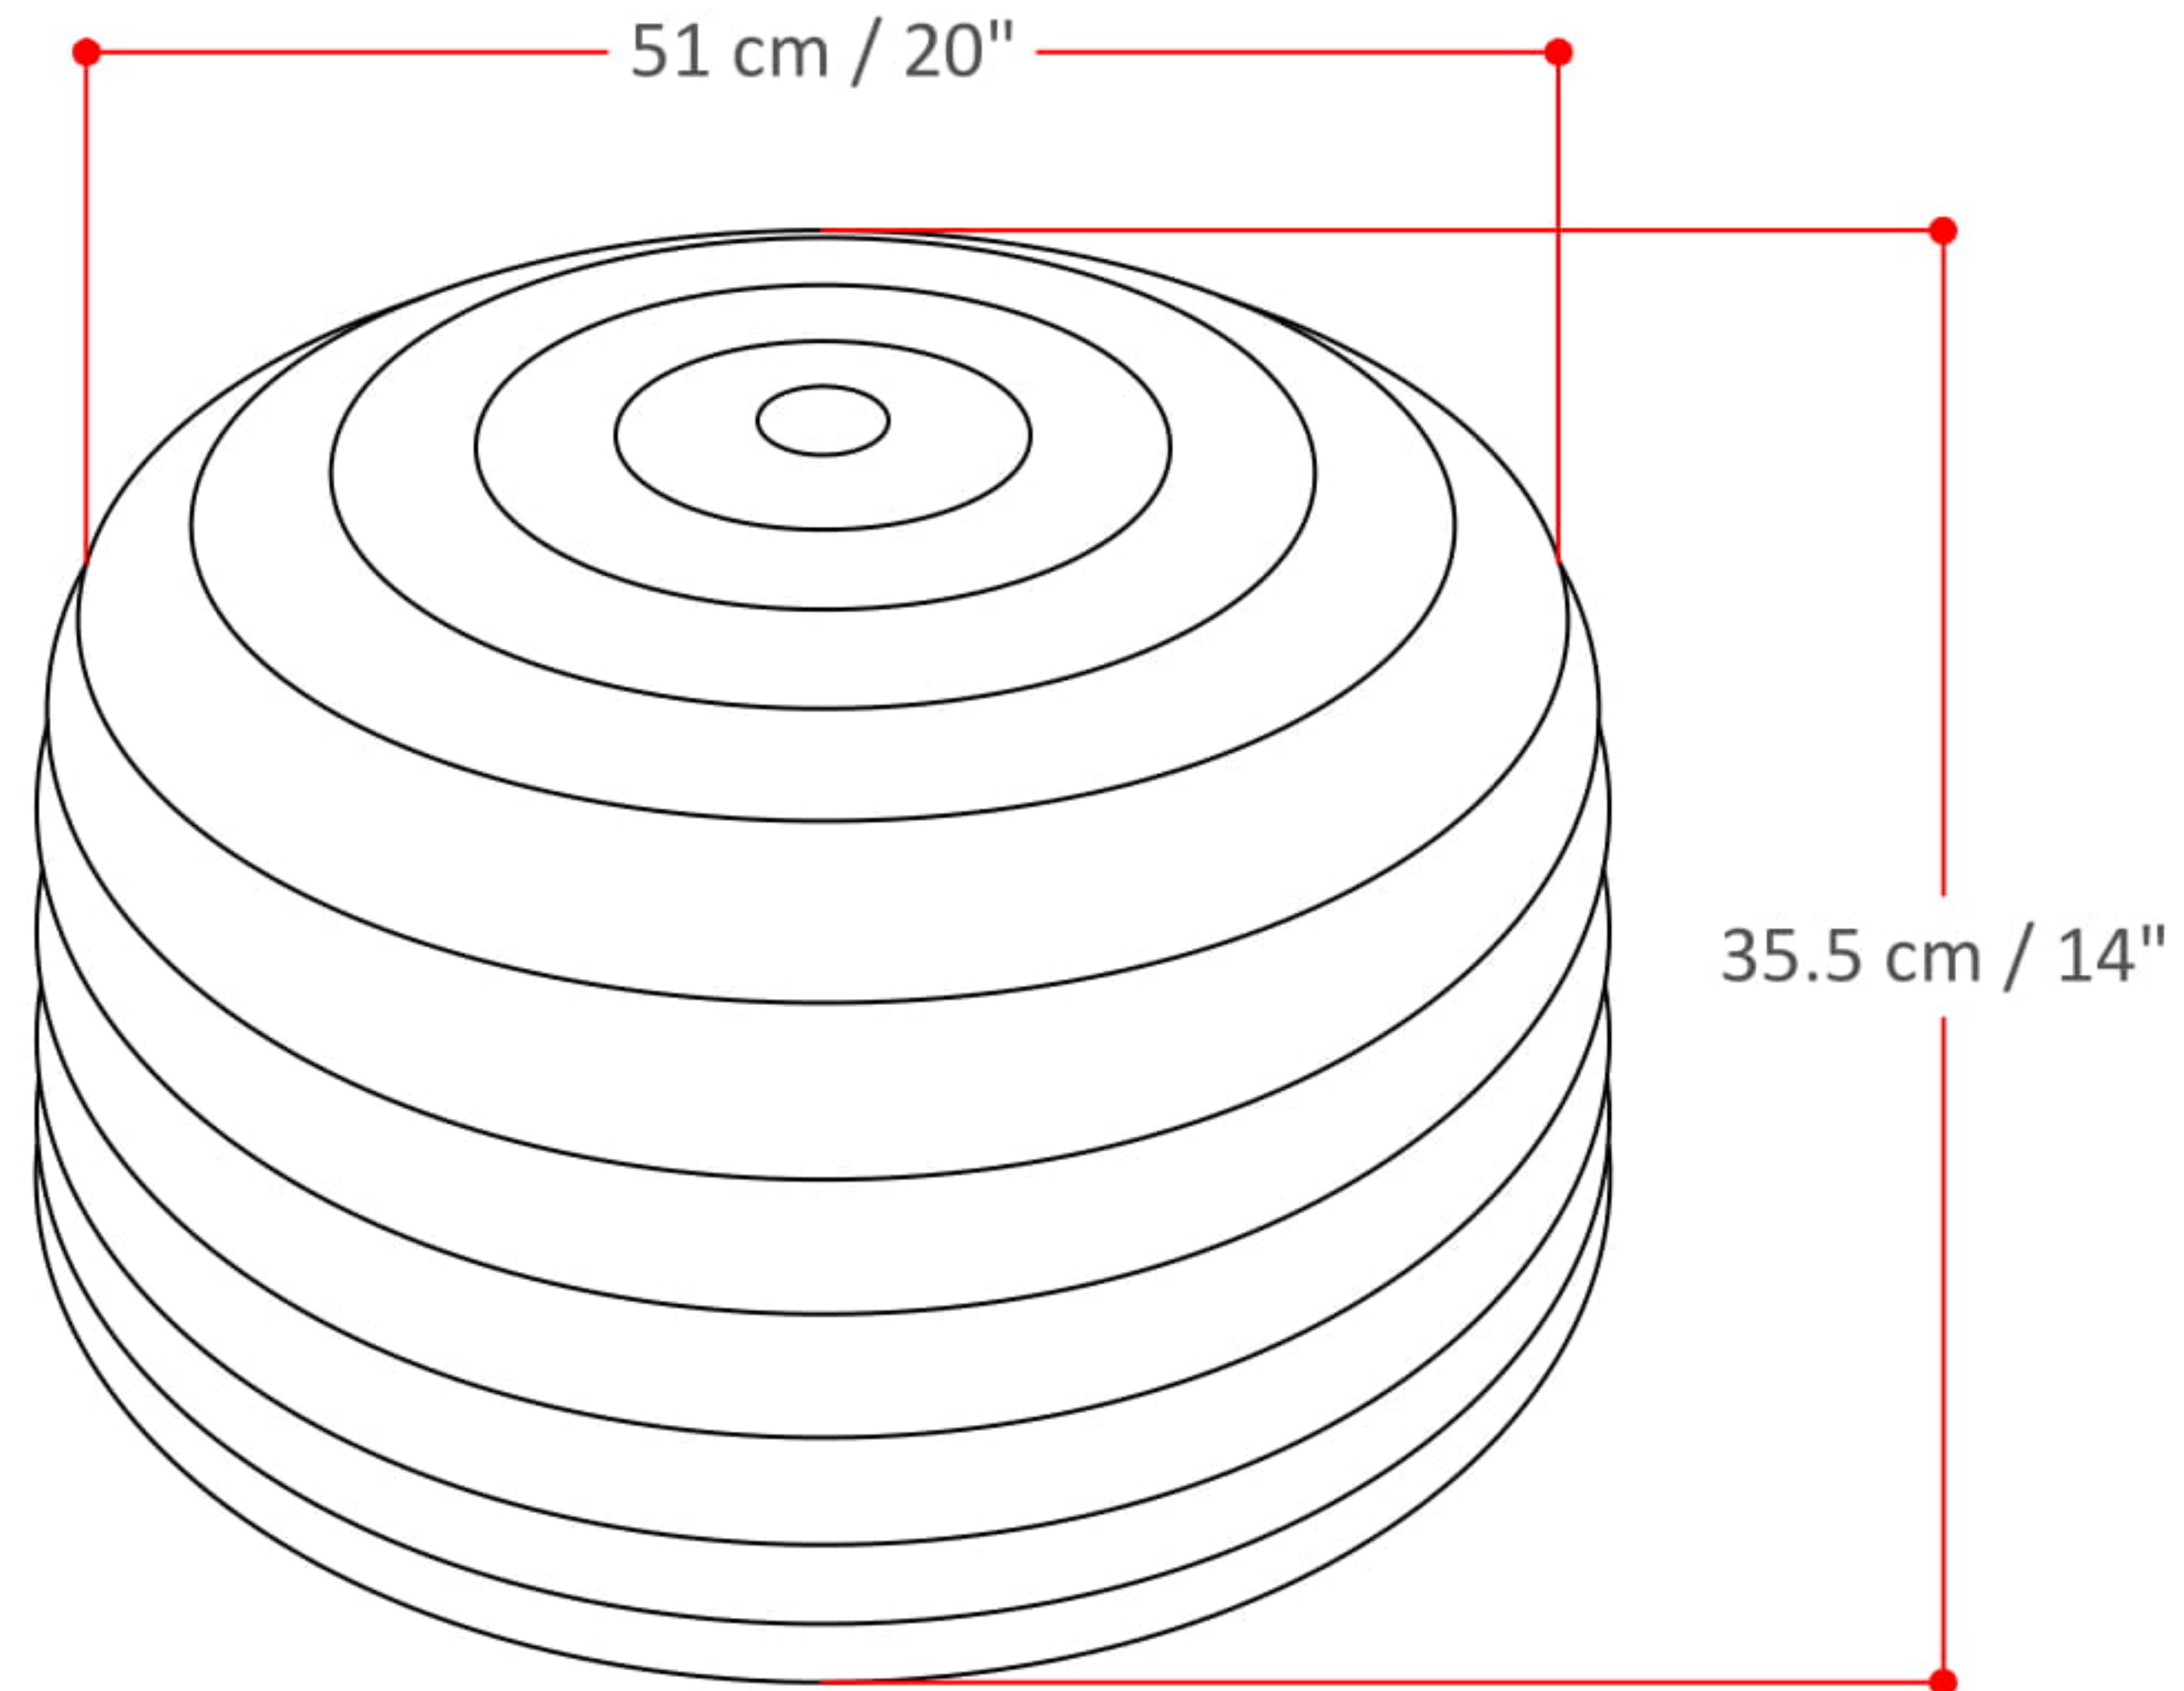

VIVIENNE ROUND POUF

Net Weight- 3 (lb)