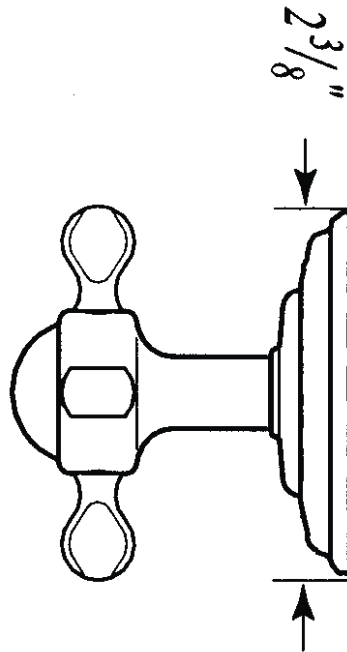

For warranty or additional information, contact:

U.S.A.
houseofrohl.com/support
1-800-777-9762

QUEBEC / MARITIMES / WESTERN CANADA
QUÉBEC / MARITIMES / OUEST CANADIEN
QUEBEC / MARITIMOS / CANADA OCCIDENTAL
houseofrohl.ca/support
1-866-473-8442

ONTARIO
houseofrohl.ca/support
1-800-287-5354