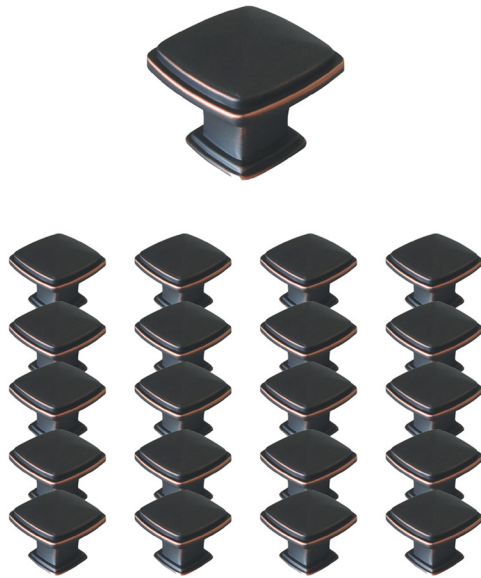

Park Avenue Cabinet Knob, 20-Pack
Oil Rubbed Bronze

SPECIFICATIONS

MATERIAL CONSTRUCTION:	Steel
MOUNTING HARDWARE INCLUDED:	Yes
TOOLS NEEDED FOR INSTALLATION:	Screwdriver
ASSEMBLED DIMENSIONS:	1.25" L x 1" H
ASSEMBLED WEIGHT:	1.64 lbs.
LEVER/PULL LENGTH:	1.25"
CENTER TO CENTER:	n/a
PROJECTION:	1"