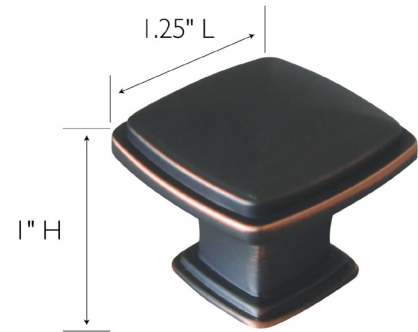

Park Avenue Cabinet Knob, 20-Pack
Oil Rubbed Bronze

SPECIFICATIONS

MATERIAL CONSTRUCTION:	Steel
MOUNTING HARDWARE INCLUDED:	Yes
TOOLS NEEDED FOR INSTALLATION:	Screwdriver
ASSEMBLED DIMENSIONS:	1.25" L x 1" H
ASSEMBLED WEIGHT:	1.64 lbs.
LEVER/PULL LENGTH:	1.25"
CENTER TO CENTER:	n/a
PROJECTION:	1"