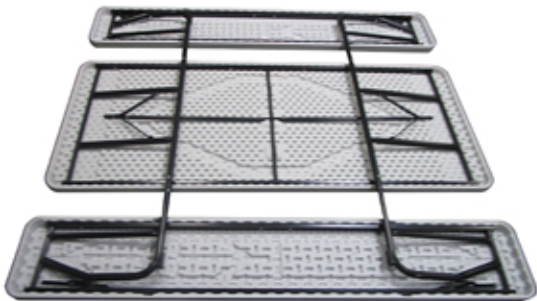

CLASSIC FOLDING PICNIC TABLE AND BENCH SET

SKU 65925

- All-in-One Foldable Picnic Table and Bench Set.
- Elegant wood grain finish.
- Made with High Density Durable Polyethylene.
- Stain and Water Resistant Surface.
- Rust Resistant Powder Coated Steel Frame.
- Easy to Clean.
- Indoor and Outdoor Use.
- Easy set up.
- Folds flat for storage.
- Width 63" (including benches).
- Table Size 71"x29"x29"
- Bench Size 71"x 12"x18"
- Table weight capacity 650 lbs (evenly distributed).
- Bench weight capacity 600 lbs (evenly distributed).
- Includes Umbrella Hole and Cap; Umbrella Hole Diameter: 1.7 in. (44,5 mm)

Lies flat for convenient storage