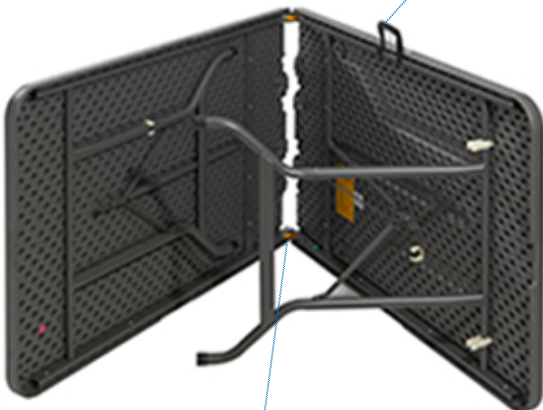

Strong, Durable, Multi-Purpose—IndestrucTable® is Iceberg Enterprises' line of resin tables to meet any need or function. Our durable, blow-molded, high-density polyethylene is scratch- and dent-resistant and easy to clean, and this contemporary looking table has many unique features. The legs are heavy-gauge, gray, powder-coated round tubing with bracing for strength, and they include non-mar plastic feet. The legs fold into a protective cavity for compact storage.

CLASSIC BEVELED EDGE FOLDING TABLE

- Durable blow-molded high density polyethylene is scratch and dent resistant and easy to clean.
- Lightweight, easy to carry, set up and store.
- Legs fold in protective channels for compact storage.
- Non-mar plastic feet.
- Weight capacity 300lbs for 24" tables and 600lbs for 30" tables (evenly distributed).
- Heavy gauge 1" gray powder coated round tubing legs for stability.

Comfort handle for easy transportation

Dual Secure Lock
Locks table in place when in use
and keeps closed when transporting

CLASSIC BI-FOLD TABLE

- Folds in half for easy transporting, handling and storing. Fits in trunks.
- Sturdy contemporary design supports up to 250 lbs. evenly distributed.
- Durable blow-molded high density polyethylene is scratch and dent resistant and easy to clean.
- Heavy gauge 1" gray powder coated round tubing legs for stability.
- Non-mar plastic feet to protect flooring.