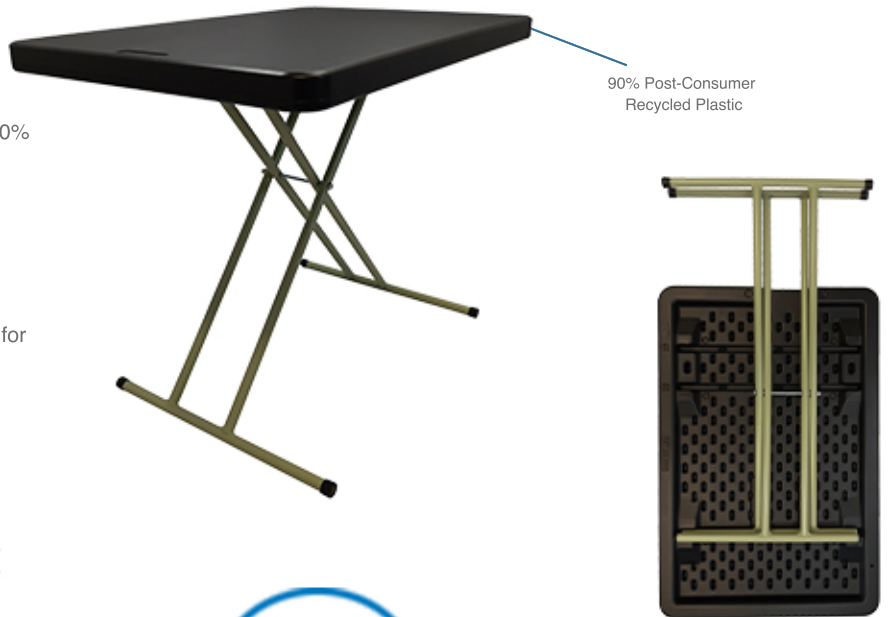

Lies flat for convenient storage

Wood grain finish

2700 South River Road, Suite 303, Des Plaines, IL, 60018

IndestrucTable® Classic Series

These IndestrucTable® tables are for everyday, standard uses and have a weight capacity of up to 600 lbs, evenly distributed. They are perfect for home gatherings and holidays, tailgating, garage sales, and light office and business functions.

ECO™ PERSONAL FOLDING TABLE

SKU 65481

- Made from recycled plastic.
- Heavy-duty and environmentally friendly table top is made from 90% post consumer resin.
- Dent resistant and easy to clean.
- Lightweight, easy to transport and set up.
- Extremely adaptable and folds down for compact storage.
- Soft beveled radius edge is designed for comfort.
- Height is adjustable at 25" and 28".
- Heavy gauge 5/8" bamboo green powder coated round tube legs for stability.