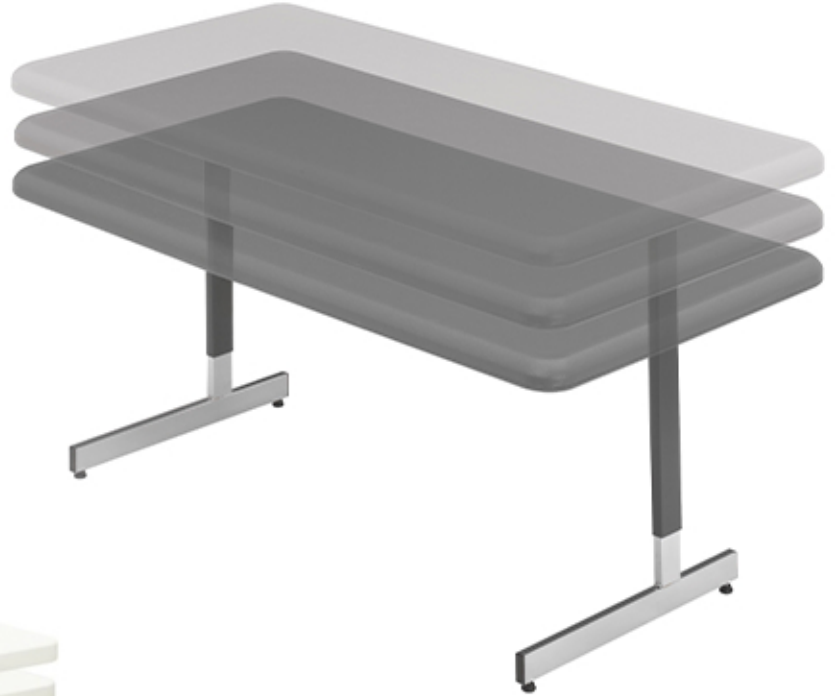

- This table is great for breakfast, camping, tailgate, crafts, serving, grilling, party, workspace, desk, and more
- Lightweight and portable design round table, weighing only 9 lbs
- Table height seamlessly adjusts to 25", 28", and 30"
- Weight capacity 200lbs (evenly distributed).

SPECIFICATIONS

Item #	Description	Size	Color
65497	IndestrucTable® Personal Folding Table	24"	Charcoal
65493	IndestrucTable® Personal Folding Table	24"	Platinum Granite

IndestrucTable® Classic Series

These IndestrucTable® tables are for everyday, standard uses and have a weight capacity of up to 600 lbs, evenly distributed. They are perfect for home gatherings and holidays, tailgating, garage sales, and light office and business functions.

CLASSIC ADJUSTABLE HEIGHT UTILITY TABLE

- Stationary adjustable height table.
- Height adjusts from 21" to 31" in 1" increments.
- Blow molded high density polyethylene top is durable, dent and resistant and washable.
- 1" x 2" steel tube powder coated base.
- Non-mar adjustable leveling glides.
- Weight capacity 300lbs (evenly distributed).

SPECIFICATIONS

Item #	Size	Color
65737	24" x 48"	Charcoal
65727	30" x 60"	Charcoal

CLASSIC ADJUSTABLE HEIGHT TABLE

- Height adjusts from 25" to 35" in 2" increments.
- 2" thick high density polyethylene top resists scratches, dents, and is easy to clean.
- Adjustable height steel base.
- Heavy gauge gray powder coated 1" round tubing legs fold for compact storage.
- Fitted with non-marking feet.
- Weight capacity 600lbs (evenly distributed).