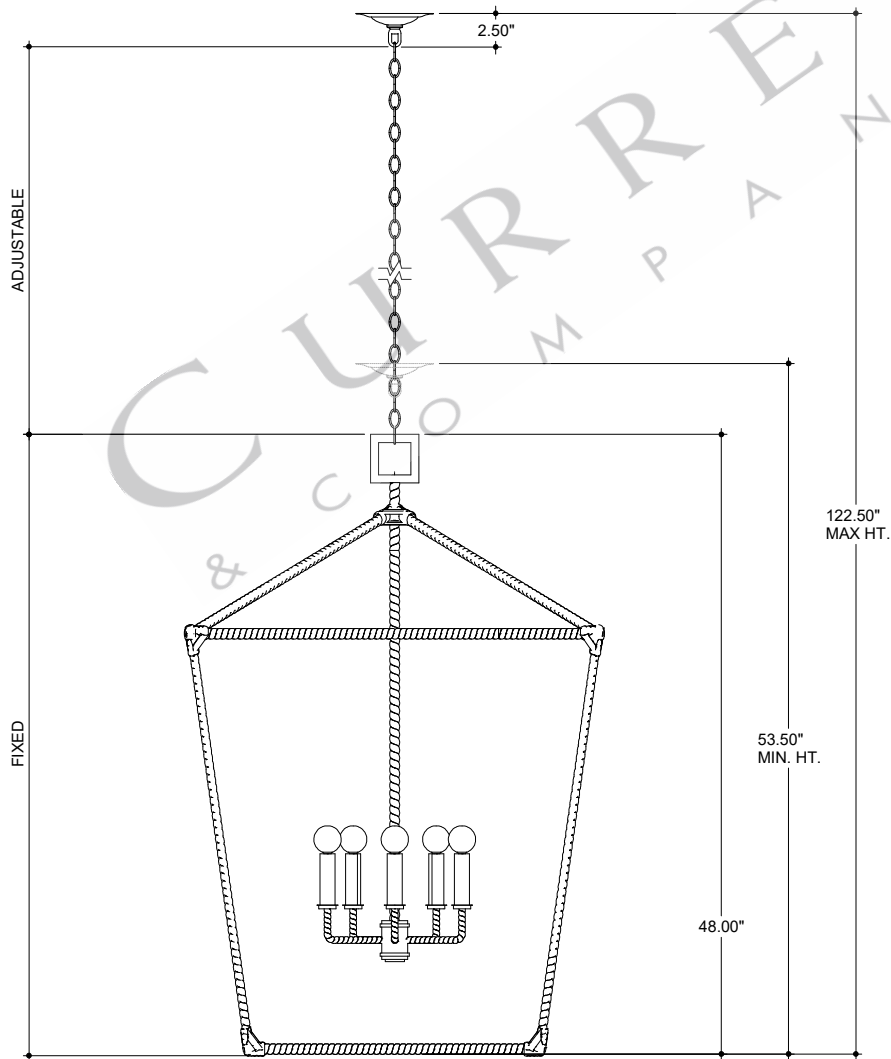

CANOPY DETAIL

TOP VIEW

FRONT VIEW

9000-0871

ALL WORK © 2021 CURREY & COMPANY