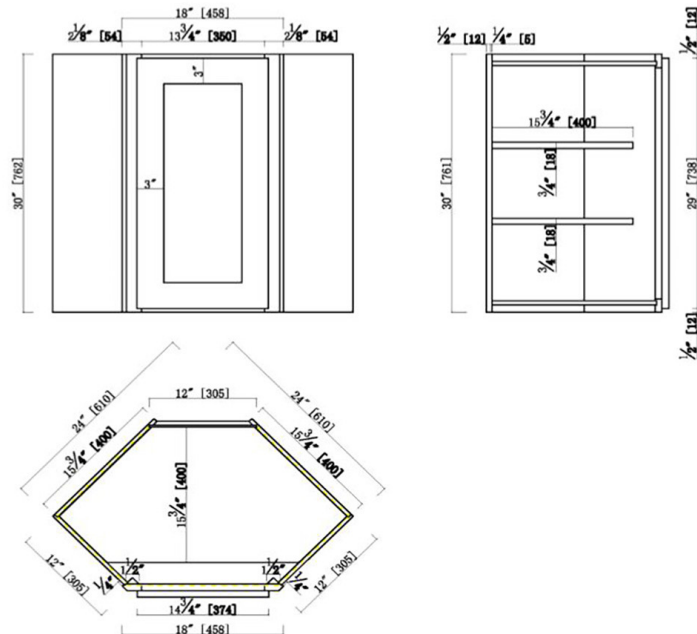

Brookings Corner Wall Kitchen Cabinet 24x30x12

Espresso

SPECIFICATIONS

MATERIAL CONSTRUCTION:	Wood	NUMBER OF SHELVES:	2
WOOD SPECIES:	Maple	SHELF STYLE:	Flat
ASSEMBLED DIMENSIONS:	30" H x 24" L x 12" D	ADJUSTABLE SHELVES:	Yes
ASSEMBLED WEIGHT:	67 lbs.	SHELF ADJUSTABILITY INCREMENTS:	2.5"
KITCHEN CABINET TYPE:	Corner Wall	SHELF DIMENSIONS:	22.5" W x 10.25" D
MOUNTING TYPE:	Wall Mount	SHELF THICKNESS:	0.75"
CONSTRUCTION TYPE:	Face Frame	SHELF MATERIAL:	Plywood
HINGE STYLE:	Soft Close	FACE FRAME MATERIAL:	Solid Maple
DOOR STYLE:	1 Wood shaker door, reversible	SIDES MATERIAL:	Plywood
NUMBER OF DRAWERS:	0	BOTTOM MATERIAL:	Plywood
DRAWER DIMENSIONS 1:	N/A	BACK PANEL MATERIAL:	Plywood
DRAWER DIMENSIONS 2:	N/A	BACK BRACE MATERIAL:	Wood
DRAWER DIMENSIONS 3:	N/A	TOE KICK INSET WIDTH:	N/A
DWR BOX MATERIAL:	N/A		
DWR CONSTRUCTION:	N/A		
DWR GLIDE:			
FAKE DWR QTY:	0		
FAKE DWR LOCATION:	N/A		