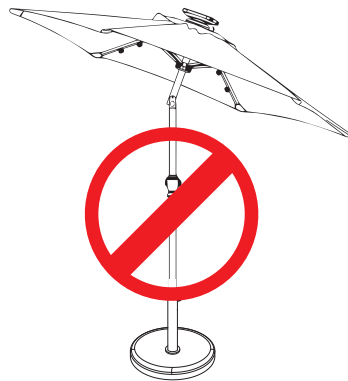

Incorrect Use

- This is not a freestanding umbrella base; the base must be used under a table designed to support an umbrella pole.
- Check for, and empty, standing water from the base.
- Do not stand on the base — it is only meant to support the weight of an umbrella.
- Store in a dry location when not in use — do not leave exposed to inclement weather.
- Clean with mild soap and water — use of harsh chemicals may damage the product and void the product warranty.
- Do not over-tighten the threaded knob as it may damage your umbrella pole.
- Close patio umbrellas when not in use and remove umbrellas during high-wind conditions; the base is designed only to support an umbrella and will not protect your umbrella from wind damage.

Any modification to the product or failure to follow recommended care will void the product warranty.

! WARNING:

Manufacturer and seller expressly disclaim any and all liability from personal injury, property damage or loss, whether direct or indirect, or incidental, resulting from the incorrect attachment, improper use, inadequate maintenance, or neglect of this product.