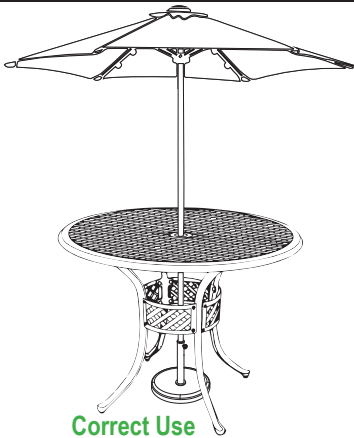

! SAFETY STATEMENTS & WARNINGS !

Correct Use