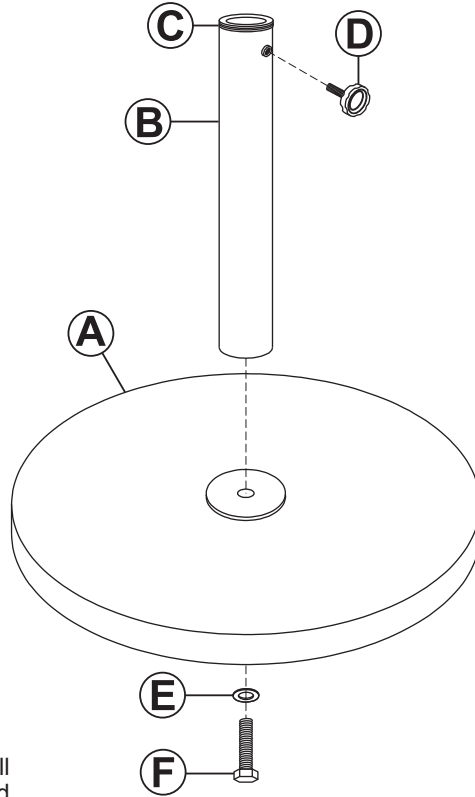

# CAST IRON UMBRELLA BASE

Read and follow all instructions before assembling and using this product. Keep these instructions in a safe place for future reference.

**Assemble the umbrella base on a smooth, clean surface to avoid scratching or damaging the finish.**

NO.	PARTS	QTY.
A	 Base (style may vary)	1
B	 Pole	1
C	 Adapter	1
D	 Adjustable Handle	1
E	 Washer	1
F	 Bolt	1

## ASSEMBLY

To prevent small parts from being lost during shipping, the washer and bolt are loosely attached to the bottom of Pole (B). The threaded knob may be inside the pole, beneath the adapter.

- Place flat Washer (E) onto Bolt (F) and insert through the bottom of Base (A).
- Attach pole (B) onto the base (A).
- Screw Adjustable Handle (D) into Pole (B).
- If necessary, adjust Adapter (C) to fit your umbrella pole.

If the pole feels unstable on the base, use pliers or a wrench (not included) to tighten the hardware. Do not over-tighten as this may strip the bolt, damage the product, and void the product warranty.