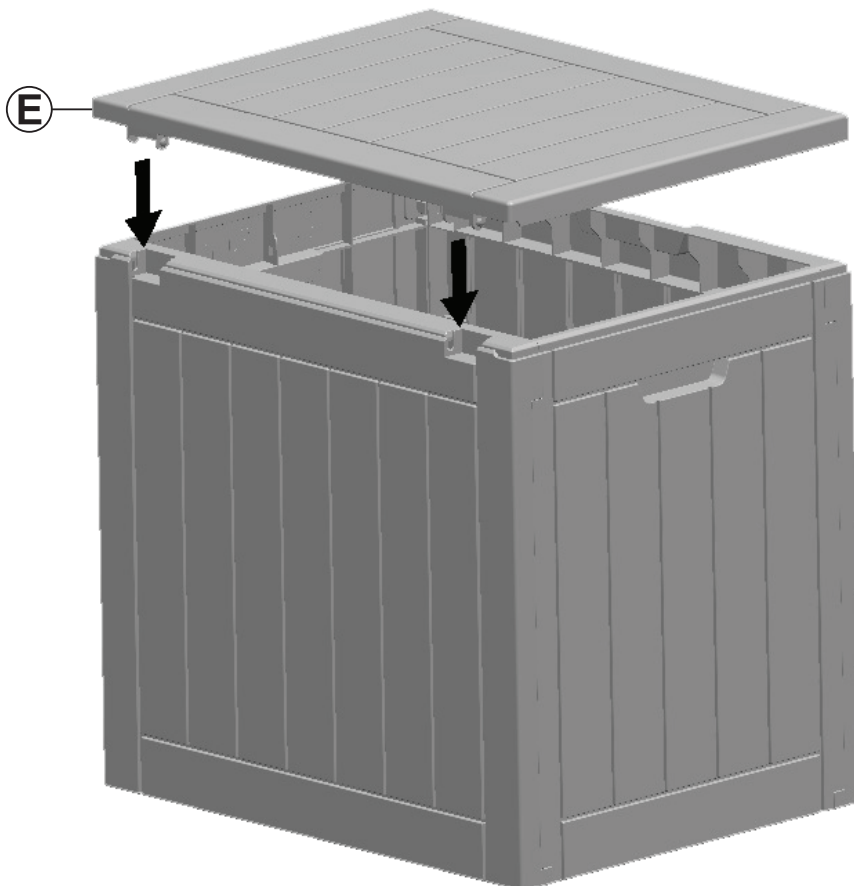

ASSEMBLY

STEP 1

C: 2

D: 1

IMPORTANT: Ensure the handles in the side panels are installed on the opposite side of the bottom panel.

Firmly and evenly press the tabs on the shorter side of Bottom Panel (D) into the notches of Side Panel (C).

Firmly press remaining Side Panel (C) onto the opposite side of the bottom panel.

STEP 2

B: 1

IMPORTANT: Ensure the handles in the side panels are installed on the same side as the hinge grooves in the back panel as indicated in the picture.

Firmly and evenly press the assembled components onto Back Panel (B) as shown.

STEP 3

A: 1

IMPORTANT: Ensure the groove on the front panel is installed on the same as the handles in the side panels as indicated in the picture.

Firmly and evenly press Front Panel (A) onto the assembled components as shown.

STEP 4

E: 1

IMPORTANT: Use caution when attaching the lid; too much force may cause the resin to crack.

Firmly but carefully press the hinges on Lid (E) into the grooves of the back panel.