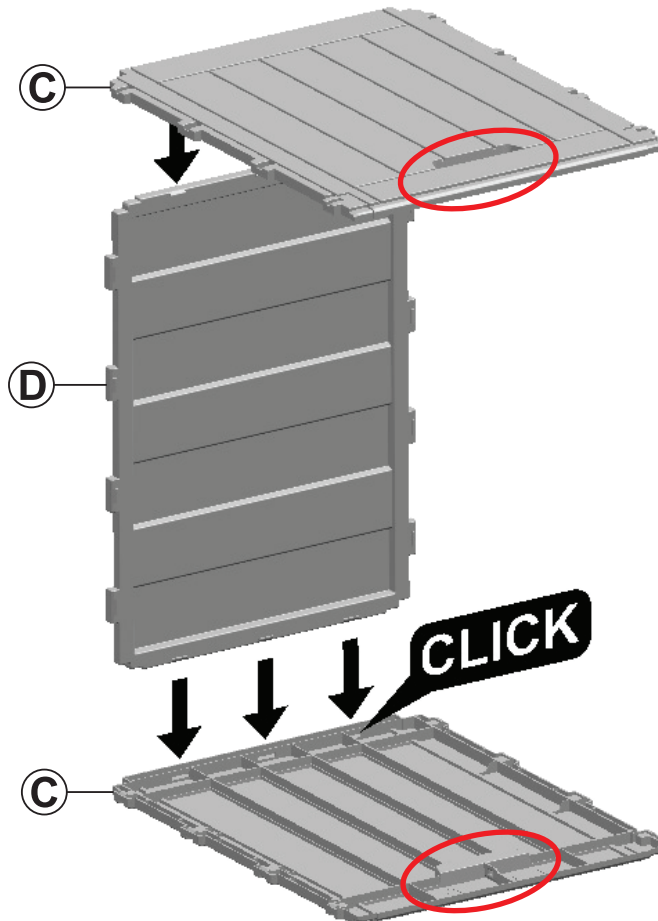

Inspect packaging to ensure all parts are accounted for before disposing of packing materials.
 Save the packing slip.

No.	PARTS	QTY.
A	 Front Panel	1
B	 Back Panel	1
C	 Side Panel	2
D	 Bottom Panel	1
E	 Lid	1

110
pounds
50 kg
Weight Capacity

**SCAN THIS CODE
WITH YOUR
SMARTPHONE
TO VIEW OUR
ASSEMBLY VIDEO**

! HELPFUL HINT

Sunnydaze Decor advises reading this manual fully, and assembling the unit soon after purchase. Check that all parts are accounted for and familiarize yourself with the assembly before beginning. Save this manual for future reference.

ASSEMBLY

STEP 1

C: 2

D: 1

IMPORTANT: Ensure the handles in the side panels are installed on the opposite side of the bottom panel.

Firmly and evenly press the tabs on the shorter side of Bottom Panel (D) into the notches of Side Panel (C).

Firmly press remaining Side Panel (C) onto the opposite side of the bottom panel.

STEP 2

B: 1

IMPORTANT: Ensure the handles in the side panels are installed on the same side as the hinge grooves in the back panel as indicated in the picture.