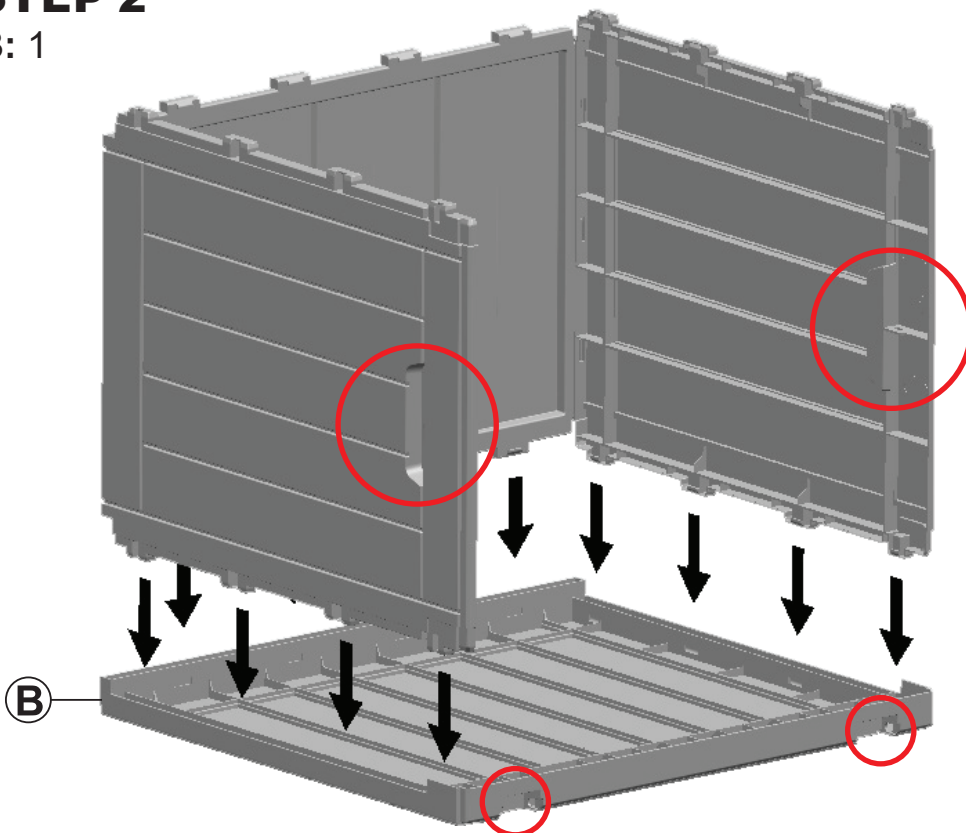

110
pounds
50 kg
Weight Capacity

**SCAN THIS CODE
WITH YOUR
SMARTPHONE
TO VIEW OUR
ASSEMBLY VIDEO**

! HELPFUL HINT

Sunnydaze Decor advises reading this manual fully, and assembling the unit soon after purchase. Check that all parts are accounted for and familiarize yourself with the assembly before beginning. Save this manual for future reference.

ASSEMBLY

STEP 1

C: 2

D: 1

IMPORTANT: Ensure the handles in the side panels are installed on the opposite side of the bottom panel.

Firmly and evenly press the tabs on the shorter side of Bottom Panel (D) into the notches of Side Panel (C).

Firmly press remaining Side Panel (C) onto the opposite side of the bottom panel.

STEP 2

B: 1

IMPORTANT: Ensure the handles in the side panels are installed on the same side as the hinge grooves in the back panel as indicated in the picture.

Firmly and evenly press the assembled components onto Back Panel (B) as shown.

STEP 3

A: 1

IMPORTANT: Ensure the groove on the front panel is installed on the same as the handles in the side panels as indicated in the picture.