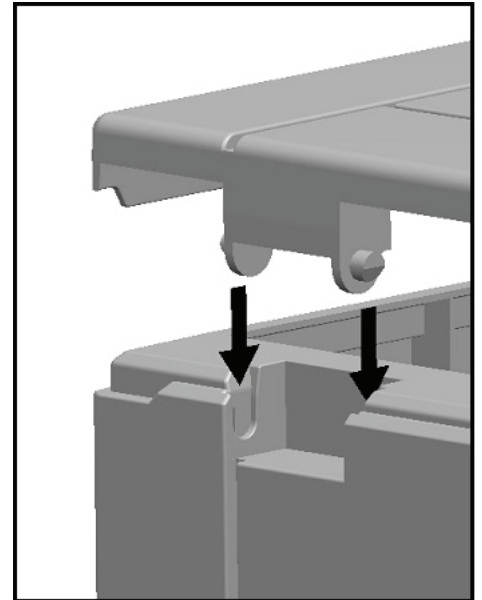

ASSEMBLY

STEP 1

C: 2

D: 1

IMPORTANT: Ensure the handles in the side panels are installed on the opposite side of the bottom panel.

Firmly and evenly press the tabs on the shorter side of Bottom Panel (D) into the notches of Side Panel (C).

Firmly press remaining Side Panel (C) onto the opposite side of the bottom panel.

STEP 2

B: 1

IMPORTANT: Ensure the handles in the side panels are installed on the same side as the hinge grooves in the back panel as indicated in the picture.

Firmly and evenly press the assembled components onto Back Panel (B) as shown.

STEP 3

A: 1

IMPORTANT: Ensure the groove on the front panel is installed on the same as the handles in the side panels as indicated in the picture.

Firmly and evenly press Front Panel (A) onto the assembled components as shown.

STEP 4

E: 1

IMPORTANT: Use caution when attaching the lid; too much force may cause the resin to crack.

Firmly but carefully press the hinges on Lid (E) into the grooves of the back panel.