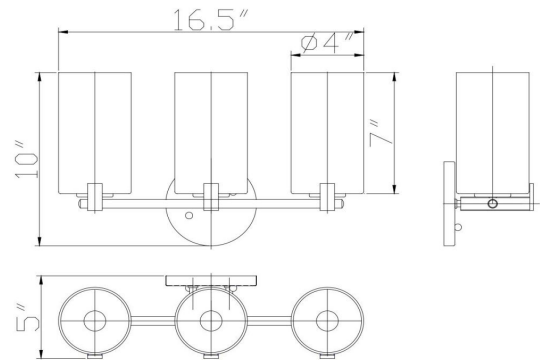

Eastport 3-Light Vanity Light
Satin Nickel

SPECIFICATIONS

MOUNTING:	Wall Mount	LED BRIGHTNESS (LUMENS):	N/A
SLOPED CEILING ADAPTABLE:	N/A	LED COLOR CORRELATED TEMPERATURE (CCT):	N/A
LAMP TYPE 1:	3 lamps 60W Incandescent	LED COLOR RENDERING INDEX (CRI):	N/A
BULB INCLUDED:	N/A	LED EFFICACY:	N/A
WATTS PER BULB:	60W	LED AVERAGE RATED LIFE:	N/A
TOTAL WATTAGE:	180W	ENERGY EFFICIENT:	No
DIMMABLE:	Yes	LIGHTING AMPS:	N/A
MATERIAL CONSTRUCTION:	Steel	VOLTAGE:	120V
ASSEMBLED DIMENSIONS:	10" H x 16.5" L x 5" D		
WEIGHT:	3.96 lbs.		
BACKPLATE DIMENSIONS:	5" H x 5" W		
CANOPY/PLATE DIMENSIONS:	N/A		
GLASS/SHADE DIMENSIONS:	N/A		
GLASS/SHADE MATERIAL:	Glass		
GLASS/SHADE TYPE:	N/A		
GLASS/SHADE COLOR:	N/A		