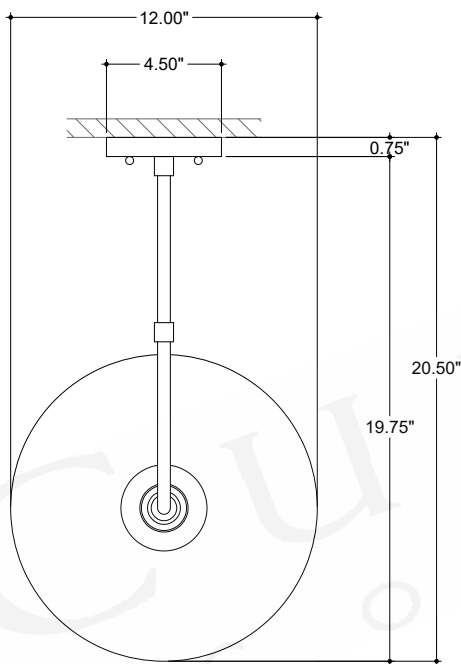

ITEM: 5500-0056

Overall Dimensions

Height: 10.5"

Width: 12"

Depth: 20.5"

TOP VIEW

FRONT VIEW

SIDE VIEW