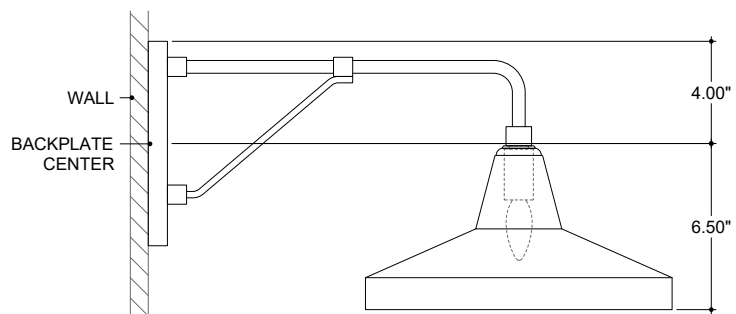

ITEM: 5500-0056

Overall Dimensions

Height: 10.5"

Width: 12"

Depth: 20.5"

TOP VIEW

FRONT VIEW

SIDE VIEW