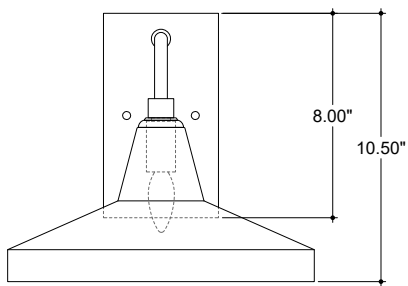

ITEM: 5500-0056

Overall Dimensions

Height: 10.5"

Width: 12"

Depth: 20.5"

TOP VIEW

FRONT VIEW

SIDE VIEW