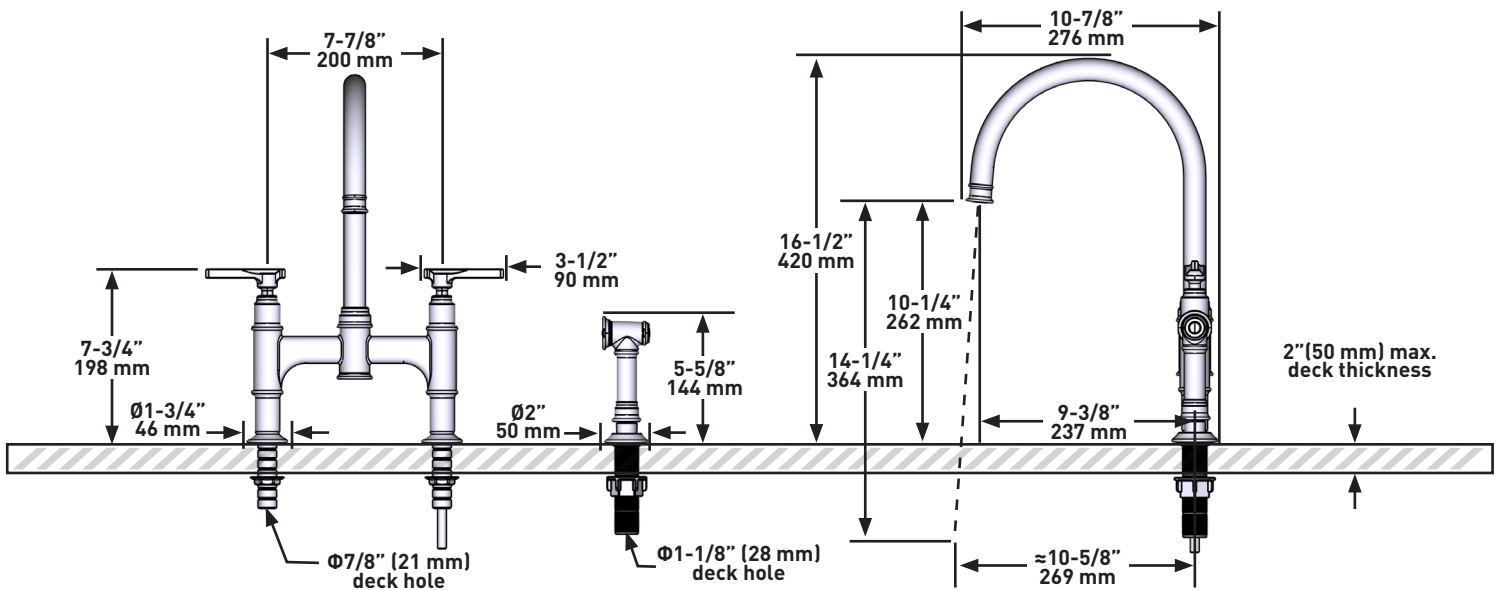

For warranty or additional information, contact:

U.S.A.
houseofrohl.com/support
1-800-777-9762

QUEBEC / MARITIMES / WESTERN CANADA
QUÉBEC / MARITIMES / OUEST CANADIEN
QUEBEC / MARITIMOS / CANADA OCCIDENTAL
houseofrohl.ca/support
1-866-473-8442

ONTARIO
houseofrohl.ca/support
1-800-287-5354