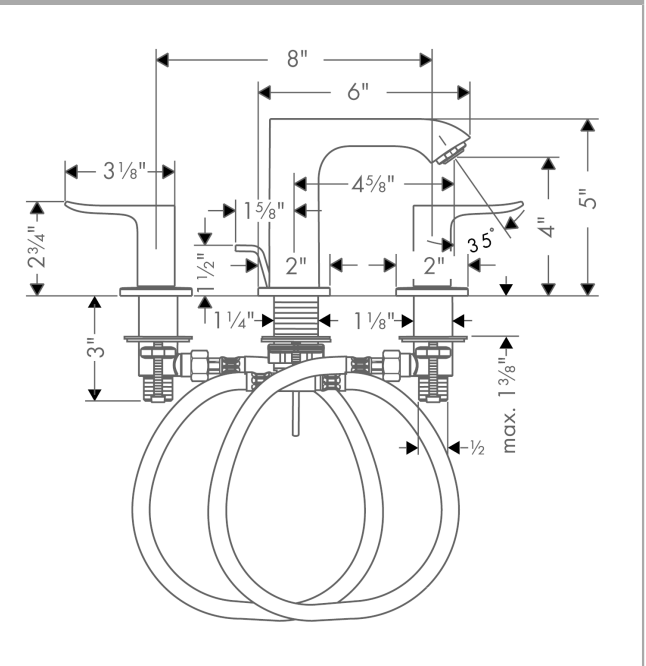

Metris

Widespread Faucet 100 with Pop-Up Drain, 0.5 GPM

Finishes : **chrome** Part no. : **31124001**

Description

Features

- Aerated spray
- Flow: 0.5 GPM (1.9 L/Min)
- 90° ceramic valves
- Includes pop-up drain

Item details

List Price \$ 652.00

Technology

Compliance

Product image

Scale drawing

Metris
Widespread Faucet 100 with Pop-Up Drain, 0.5 GPM
 Finishes : **chrome** Part no. : **31124001**

Exploded drawing

Year of production: >10/19

Metris

Widespread Faucet 100 with Pop-Up Drain, 0.5 GPM

Finishes : **chrome** Part no. : **31124001**

Spare parts list

Year of production: >10/19

Pos.	Description	Part no.	Price	PU
1	handle for cold water	95523000	-	1
2	handle for hot water	95522000	-	1
3	stop valve cpl.	97357001	-	1
4	nut	92854000	-	1
5	O-Ring 32x2,5	96364000	-	1
6	O-ring 40x3	92634000	-	1
7	shut off unit left closing	94008000	-	1
8	shut off unit right closing	94009000	-	1
9	aerator M24x1 (1,9 l/min)	93502000	-	1
10	O-ring 18x2,5	98139000	-	1
11	escutcheon for spout	97505000	-	1
12	O-ring 11x2	98127000	-	1
13	fixing set (Ø 32)	13961000	-	1
14	pull rod	96657000	-	1
15	connection hose 18½" M8x0,75 3/8"	96321001	-	1
a	spout cpl.	95679000	-	1
b	pop up waste	88509000	-	1
c	lever collar	97548000	-	1
d	O-ring 7x1,5	98422000	-	1