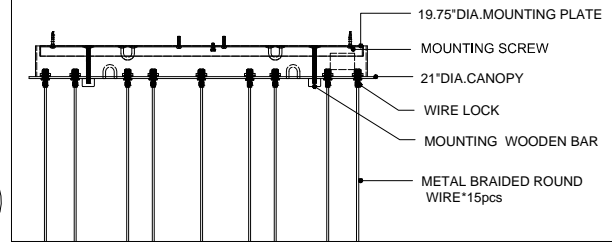

21"DIA*2.5"H.CANOPY
 19.75"DIA*0.75"H. MOUNTING
 PLATE COVER
 5.0"DIA*4.5"H.SHADE

TOP VIEW

CANOPY DETAIL

FRONT VIEW