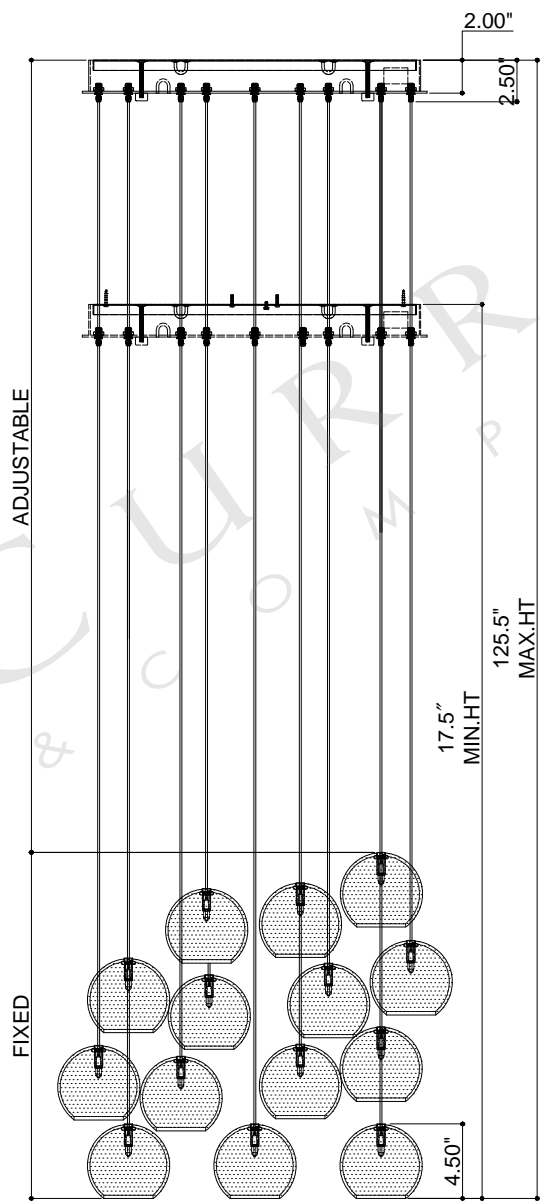

21"DIA*2.5"H.CANOPY
 19.75"DIA*0.75"H. MOUNTING
 PLATE COVER
 5.0"DIA*4.5"H.SHADE

TOP VIEW

CANOPY DETAIL

FRONT VIEW