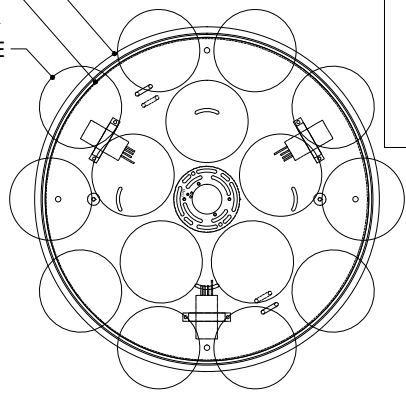

21"DIA*2.5"H.CANOPY
 19.75"DIA*0.75"H. MOUNTING
 PLATE COVER
 5.0"DIA*4.5"H.SHADE

TOP VIEW

CANOPY DETAIL

FRONT VIEW