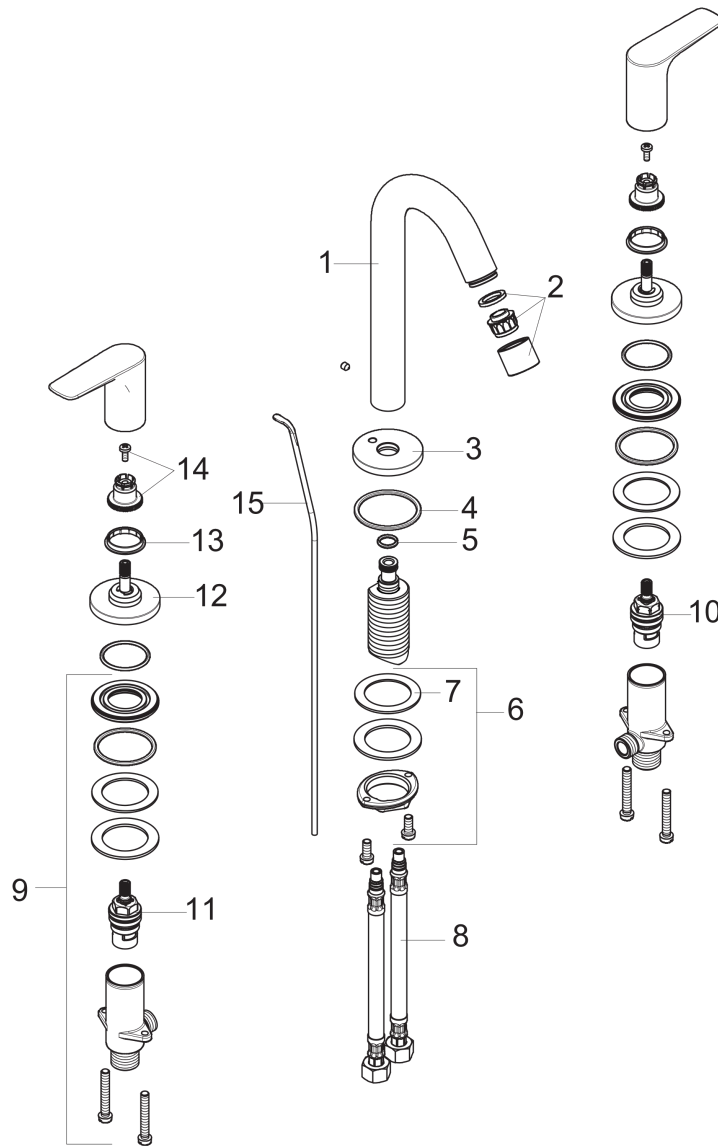

Logis

Widespread Faucet 150 with Pop-Up Drain, 1.2 GPM

Finishes : **chrome** Part no. : **71533001**

Exploded drawing

Year of production: >07/16

Logis

Widespread Faucet 150 with Pop-Up Drain, 1.2 GPM

Finishes : **chrome** Part no. : **71533001**

Spare parts list

Year of production: >07/16

Pos.	Description	Part no.	Price	PU
1	spout cpl.	95339000	-	1
2	aerator M24x1 (4,5 l/min)	92812000	-	1
3	escutcheon for spout	97505000	-	1
4	O-ring 40x3	92634000	-	1
5	O-ring 11x2	98127000	-	1
6	fixing set (Ø 32)	13961000	-	1
7	lever collar	97548000	-	1
8	connection hose 18½" M8x0,75 3/8"	96321001	-	1
9	stop valve cpl.	97357001	-	1
10	shut off unit left closing	94008000	-	1
11	shut off unit right closing	94009000	-	1
12	escutcheon Ø 52 mm	97285000	-	1
13	set of color-rings cold / hot water	92225000	-	1
14	handle fixing set	94184000	-	1
15	pull rod	96657000	-	1
a	pop up waste	88509000	-	1