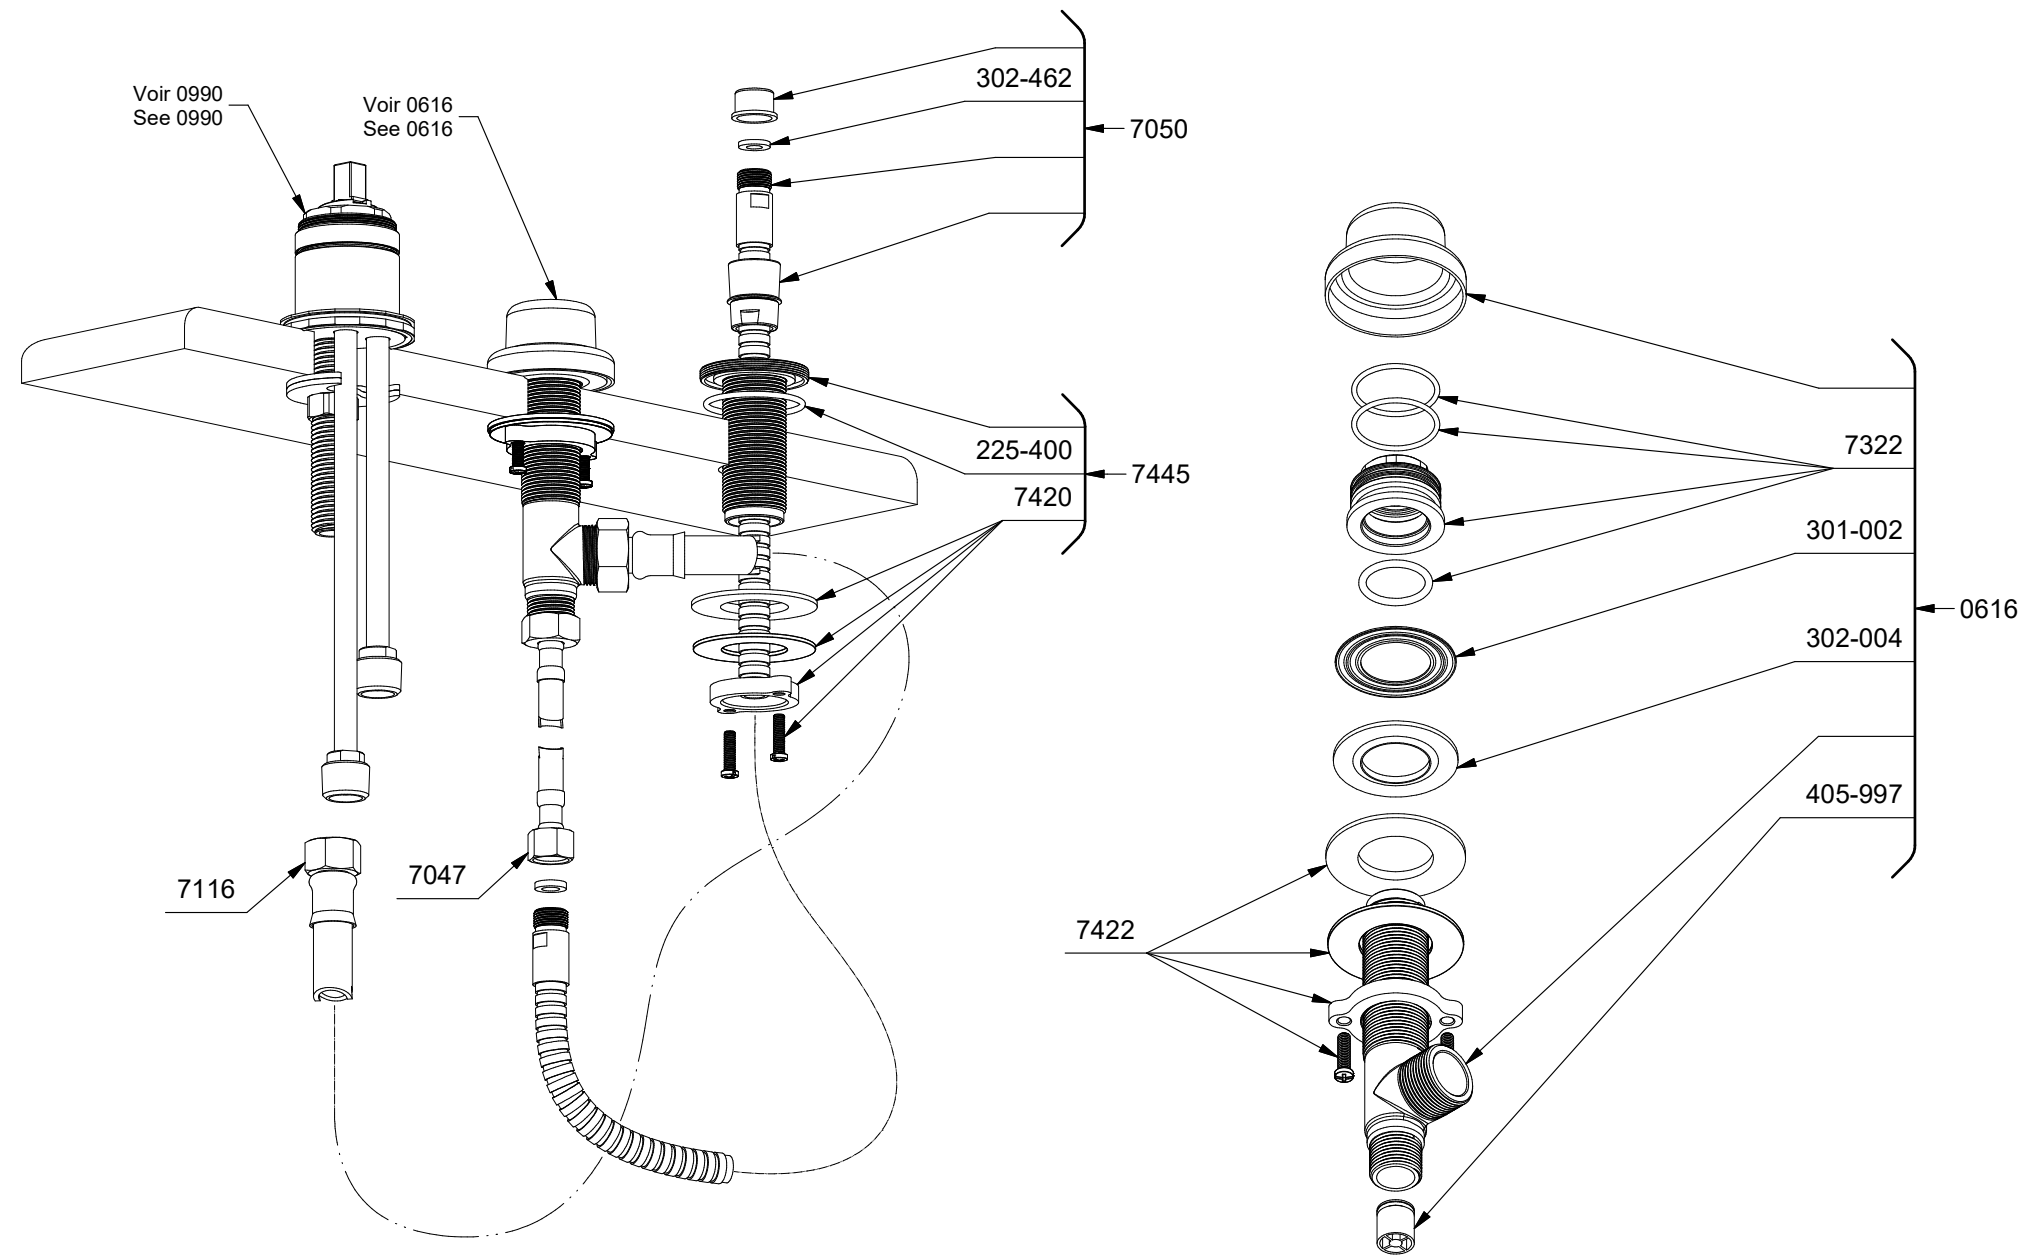

*Les dimensions, les modèles et les finis présentés peuvent différer. / Sizes, models and finishes may differ from those presented.

TOOL :
 500-009 (Tool wrench)

TVY10

Venty

3-piece deck-mount tub filler with hand shower trim

*Sizes, models and finishes may differ from those presented.

*Finish determined by Suffix

Finish	Description
C	Chrome

**Aerator Kit (Include tool) :

S6-542 (full flow)

TOOL :

505-025 (Allen key 2.5mm)

500-002 (Plastic diverter rod tool)