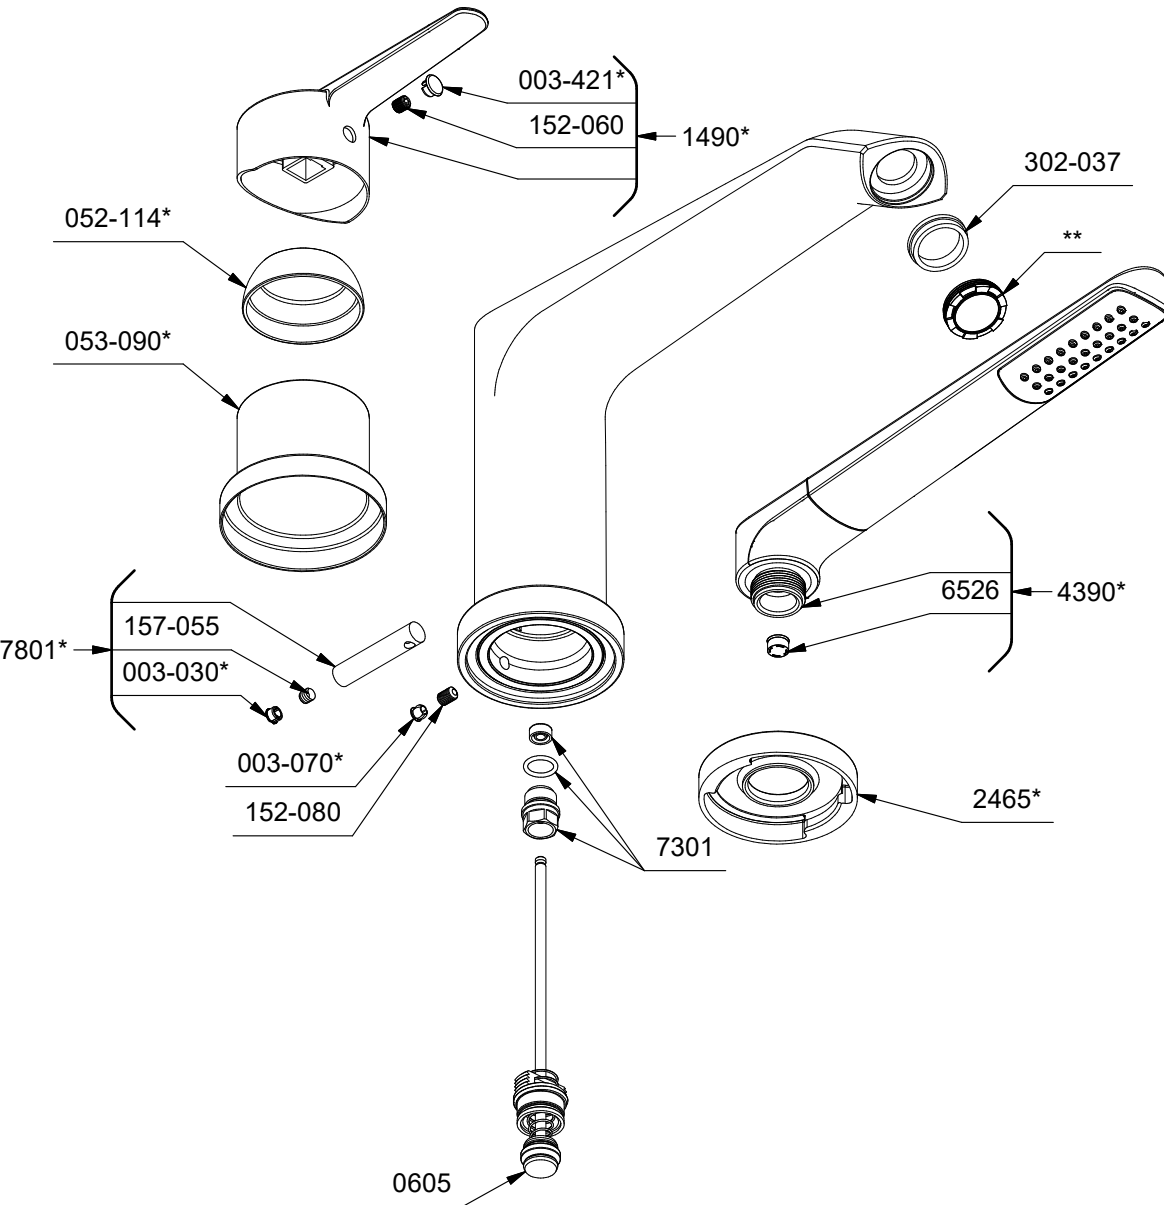

*Les dimensions, les modèles et les finis présentés peuvent différer. / Sizes, models and finishes may differ from those presented.

TOOL :
 500-009 (Tool wrench)

TVY10

Venty

3-piece deck-mount tub filler with hand shower trim

*Sizes, models and finishes may differ from those presented.

*Finish determined by Suffix

Finish	Description
C	Chrome

**Aerator Kit (Include tool) :

S6-542 (full flow)

TOOL :

505-025 (Allen key 2.5mm)

500-002 (Plastic diverter rod tool)