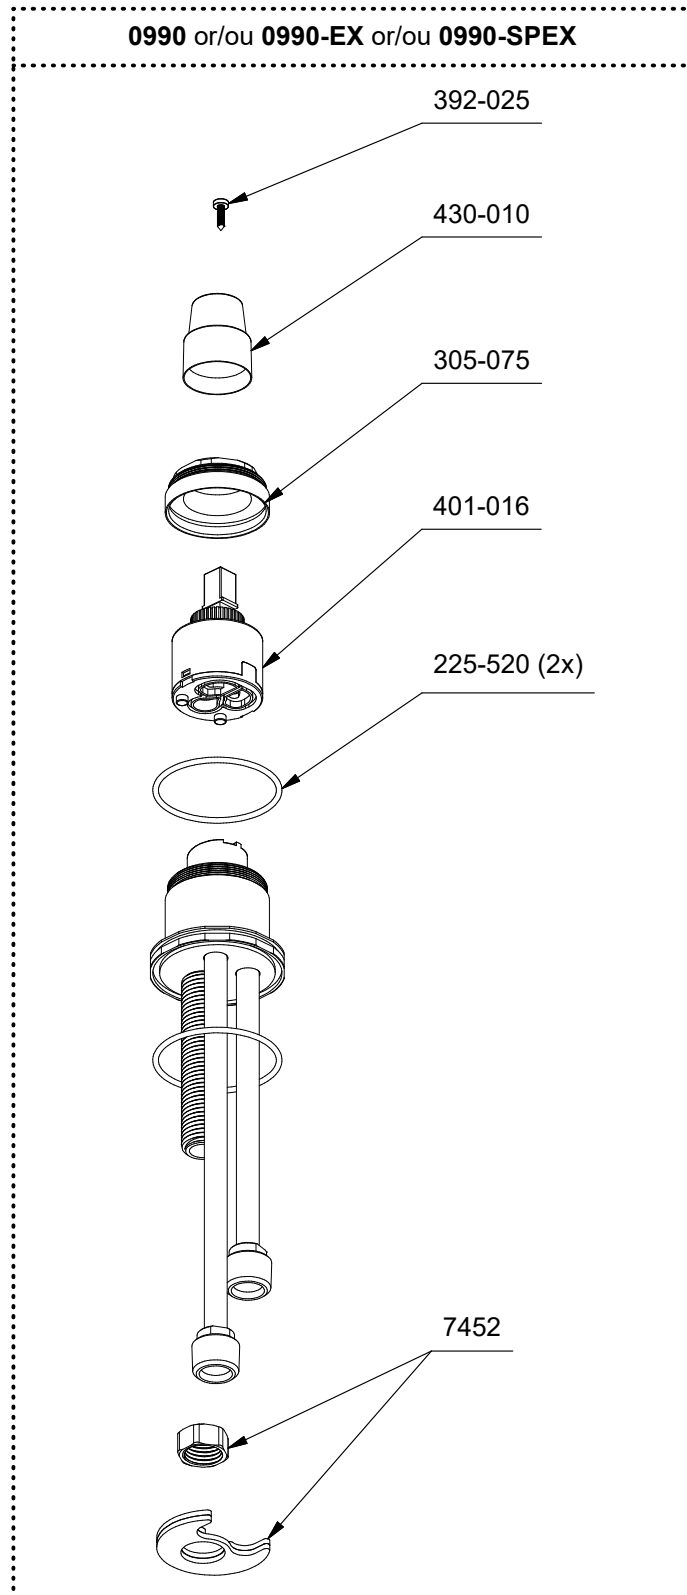

*Les dimensions, les modèles et les finis présentés peuvent différer. / Sizes, models and finishes may differ from those presented.

TOOL :
 500-009 (Tool wrench)

TVY10

Venty

3-piece deck-mount tub filler with hand shower trim

*Sizes, models and finishes may differ from those presented.

*Finish determined by Suffix

Finish	Description
C	Chrome

**Aerator Kit (Include tool) :

S6-542 (full flow)

TOOL :

505-025 (Allen key 2.5mm)

500-002 (Plastic diverter rod tool)