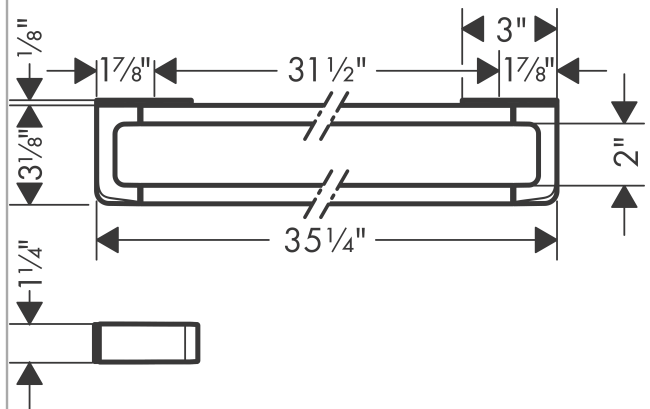

Scale drawing