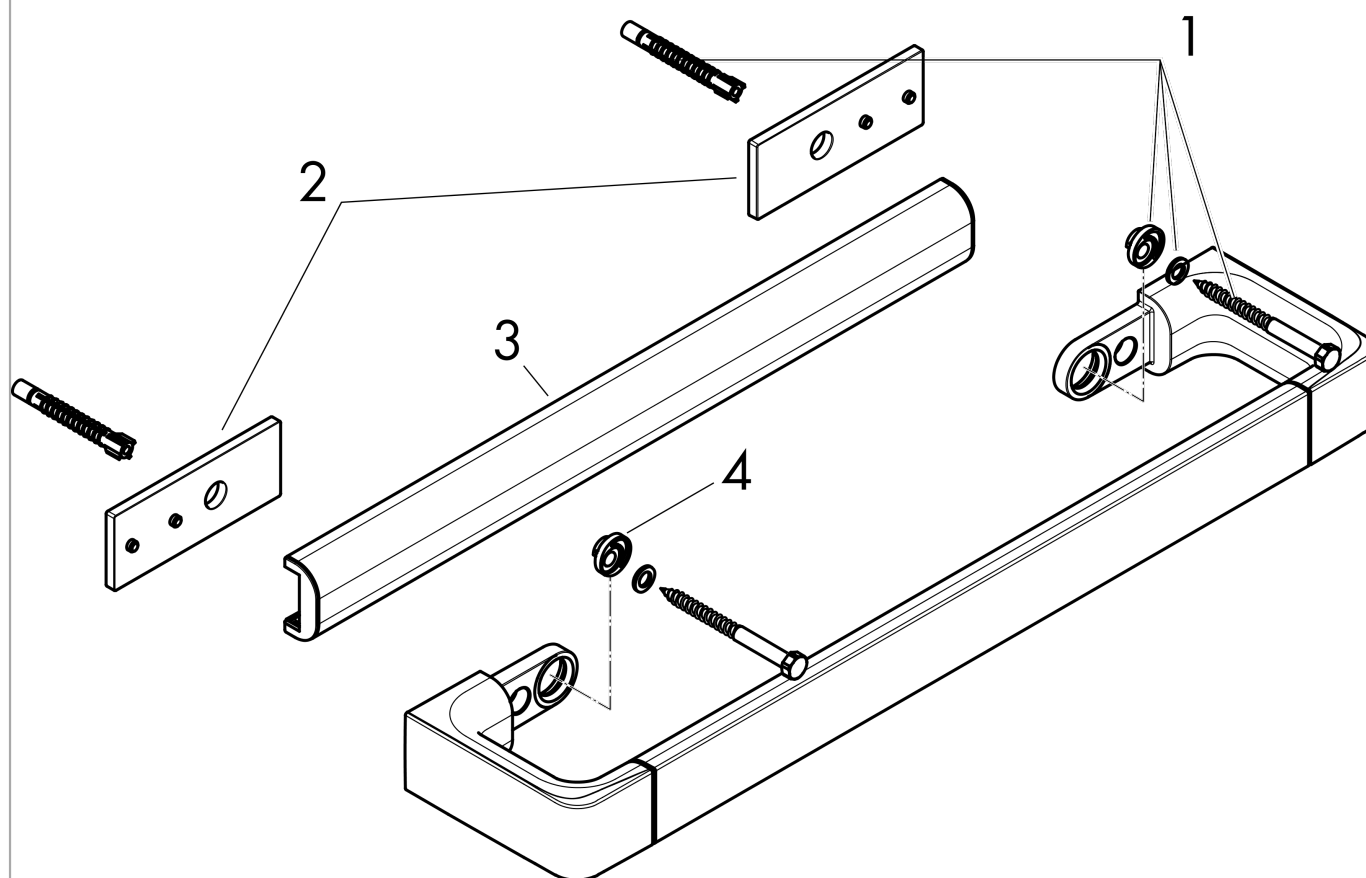

AXOR Universal Accessories
Towel Bar/Rail 32"
Finishes : **chrome**   Part no. : **42833000**

Exploded drawing

Year of production: >11/14

AXOR Universal Accessories

Towel Bar/Rail 32"

Finishes : **chrome**   Part no. : **42833000**

Spare parts list

Year of production: >11/14

Pos.	Description	Part no.	PC	PU
1	mounting set	92841000	0	1
2	tile-matching-disk	92406000	0	1
3	cover	92435000	0	1
4	excentric socket	97604000	0	1
a	set of adapters	42870000	0	1
b	set of covers	42871000	0	1
c	mounting kit for two-sided glass montage	42841000	0	1