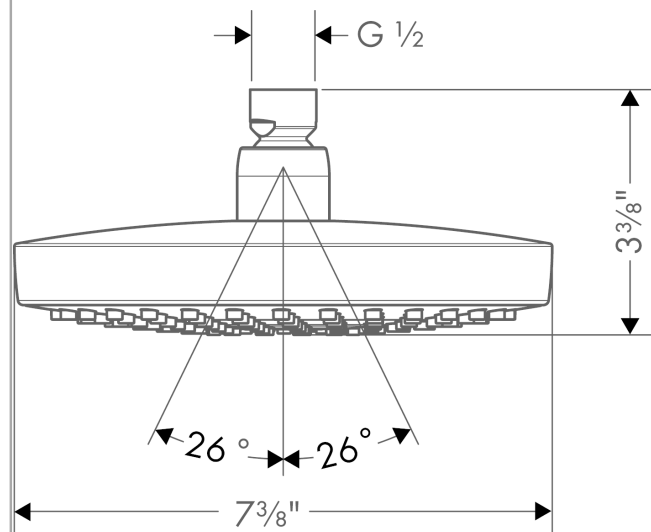

Croma Select S
Showerhead 180 2-Jet, 1.8 GPM
 Finishes : **chrome** Part no. : **04388000**

Description

Features

- 147 no-clog spray channels
- Spray modes: Rain, IntenseRain
- Flow: 1.8 GPM (6.8 L/Min)
- Select button for comfortable alternation of spray modes
- Fully-finished matching spray face

Item details

List Price \$ 299.00

Technology

Compliance

Product image

Scale drawing

Croma Select S
Showerhead 180 2-Jet, 1.8 GPM
Finishes : **chrome** Part no. : **04388000**

Exploded drawing

Year of production: >01/18

Croma Select S
Showerhead 180 2-Jet, 1.8 GPM
 Finishes : **chrome** Part no. : **04388000**

Spare parts list

Year of production: >01/18

Pos.	Description	Part no.	Price	PU
1	seal	98058000	-	1
2	filter	97735000	-	1
3	selector assy	98343001	-	1
4	O-ring 3x1	98384000	-	1
a	cover	98344000	-	1