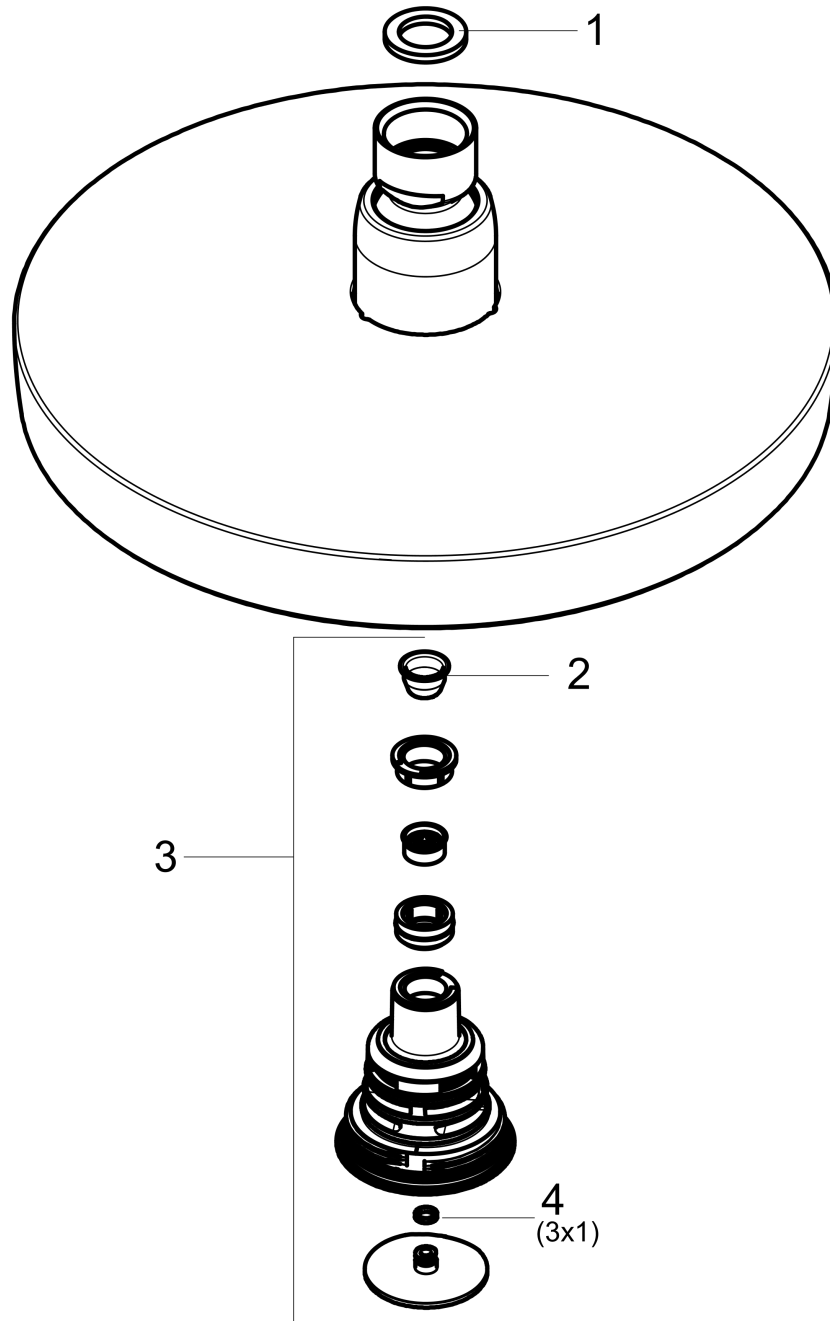

Croma Select S
Showerhead 180 2-Jet, 1.8 GPM
 Finishes : **chrome** Part no. : **04388000**

Description

Features

- 147 no-clog spray channels
- Spray modes: Rain, IntenseRain
- Flow: 1.8 GPM (6.8 L/Min)
- Select button for comfortable alternation of spray modes
- Fully-finished matching spray face

Item details

List Price \$ 299.00

Technology

Compliance

Product image

Scale drawing

Croma Select S
Showerhead 180 2-Jet, 1.8 GPM
Finishes : **chrome** Part no. : **04388000**

Exploded drawing

Year of production: >01/18

Croma Select S
Showerhead 180 2-Jet, 1.8 GPM
 Finishes : **chrome** Part no. : **04388000**

Spare parts list

Year of production: >01/18

Pos.	Description	Part no.	Price	PU
1	seal	98058000	-	1
2	filter	97735000	-	1
3	selector assy	98343001	-	1
4	O-ring 3x1	98384000	-	1
a	cover	98344000	-	1