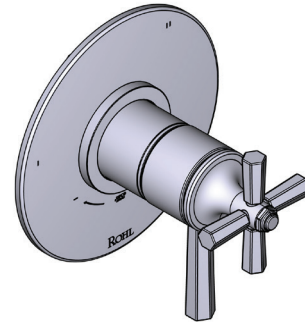

DESCRIPTION

- Combines both thermostatic and pressure balance technologies
- "Set it and forget it" temperature control
- Temp. & volume control with diverter at 5 GPM/19 LPM at 60 PSI
- 3 dedicated functions (CEC compliant)
- R45 Rough-in valve sold separately_R45
- Extension kits available, 1 1/4" EXT45KIT114 and 3/4" EXT45KIT34

CARTRIDGE

- 0-945

STANDARDS

- ASME A112.18.1

WARRANTY

- Most products or parts carry "Limited Warranties" against manufacturing defects. For US customers please visit houseofrohl.com/support and for Canadian customers please visit houseofrohl.ca/support for complete product and finish warranty.

SPECIFICATIONS

Modelle™

1/2" Therm & Pressure Balance
Trim With 3 Functions

MODELS: TMD47W1LM

UPC®