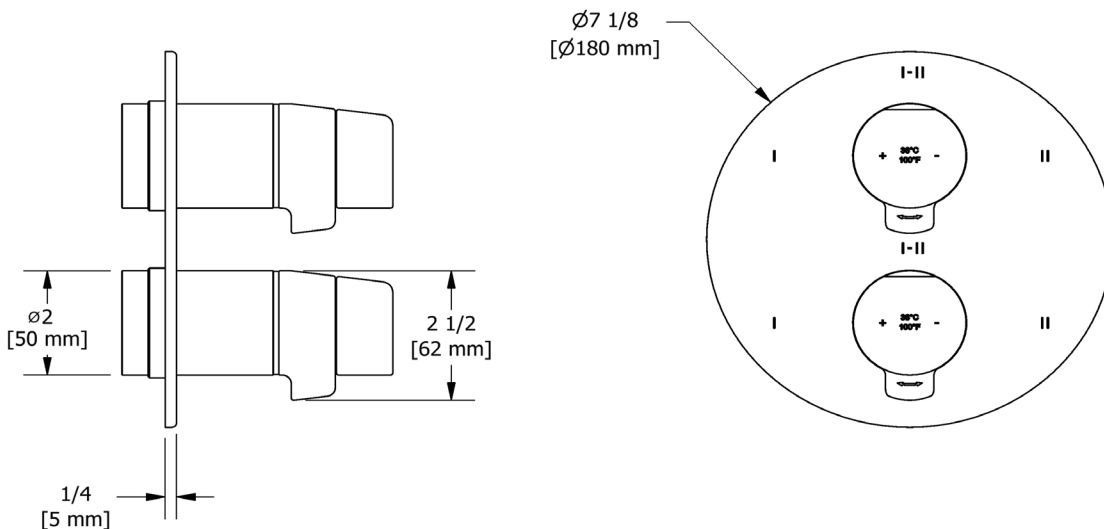

### Parabola™

3/4" Therm & Pressure Balance Trim With 6 Functions

**MODEL:** TPB46

UPC®

**For warranty or additional information, contact:**

U.S.A.  
[houseofrohl.com/support](http://houseofrohl.com/support)  
1-800-777-9762