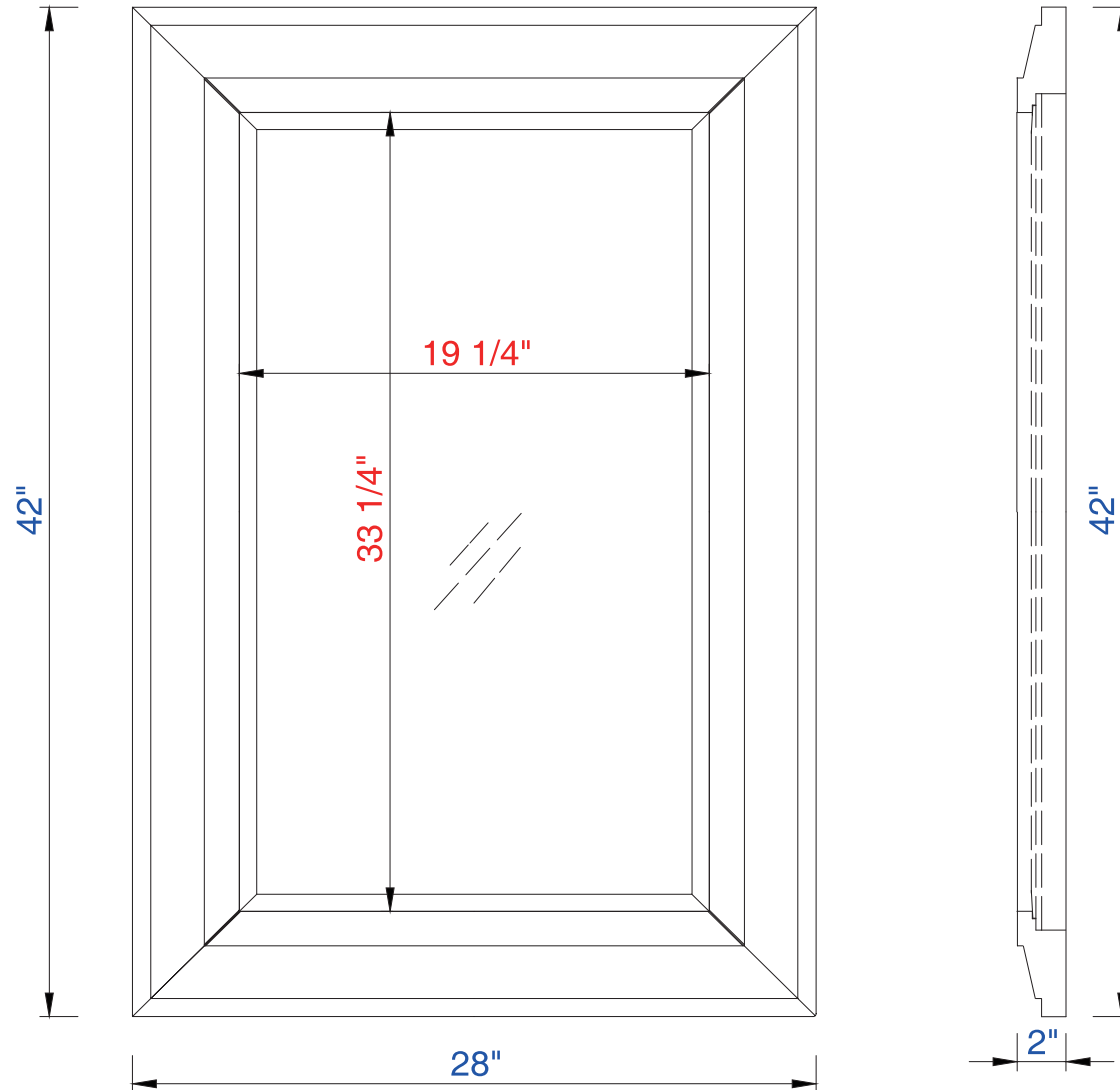

28"

Item Number:

620-M28-BNM

620-M28-WW

JAMES MARTIN

VANITIES™

Portland 28" Mirror

Diagrams with Dimensions
page 01 of 01

711mm

Item Number:
620-M28-BNM
620-M28-WW

JAMES MARTIN

VANITIES™

Portland 711mm Mirror

Diagrams with Dimensions
page 01 of 01