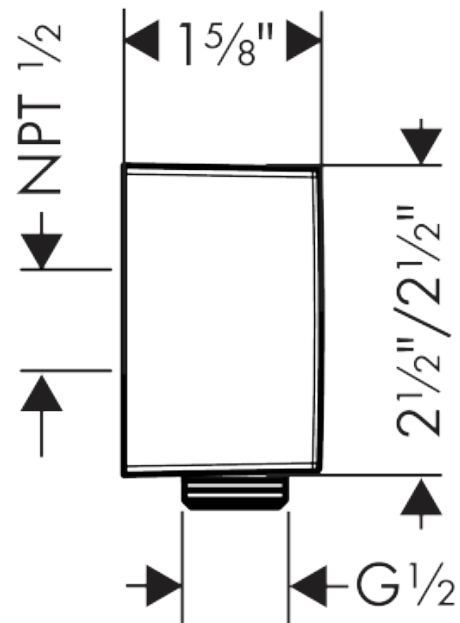

FixFit

Wall Outlet Square with Check Valves

Finishes : **chrome** Part no. : **26455001**

Description

Features

- for all 1/2" hoses
- 1/2" NPT
- installation: wall

Item details

List Price \$ 98.00

Compliance

Product image

Scale drawing

FixFit
Wall Outlet Square with Check Valves
Finishes : **chrome** Part no. : **26455001**

Exploded drawing

Year of production: >01/18

FixFit

Wall Outlet Square with Check Valves

Finishes : **chrome** Part no. : **26455001**

Spare parts list

Year of production: >01/18

Pos.	Description	Part no.	Price	PU
1	connection angel	98531001	-	1
2	set of non return valves DW 15	94074000	-	1