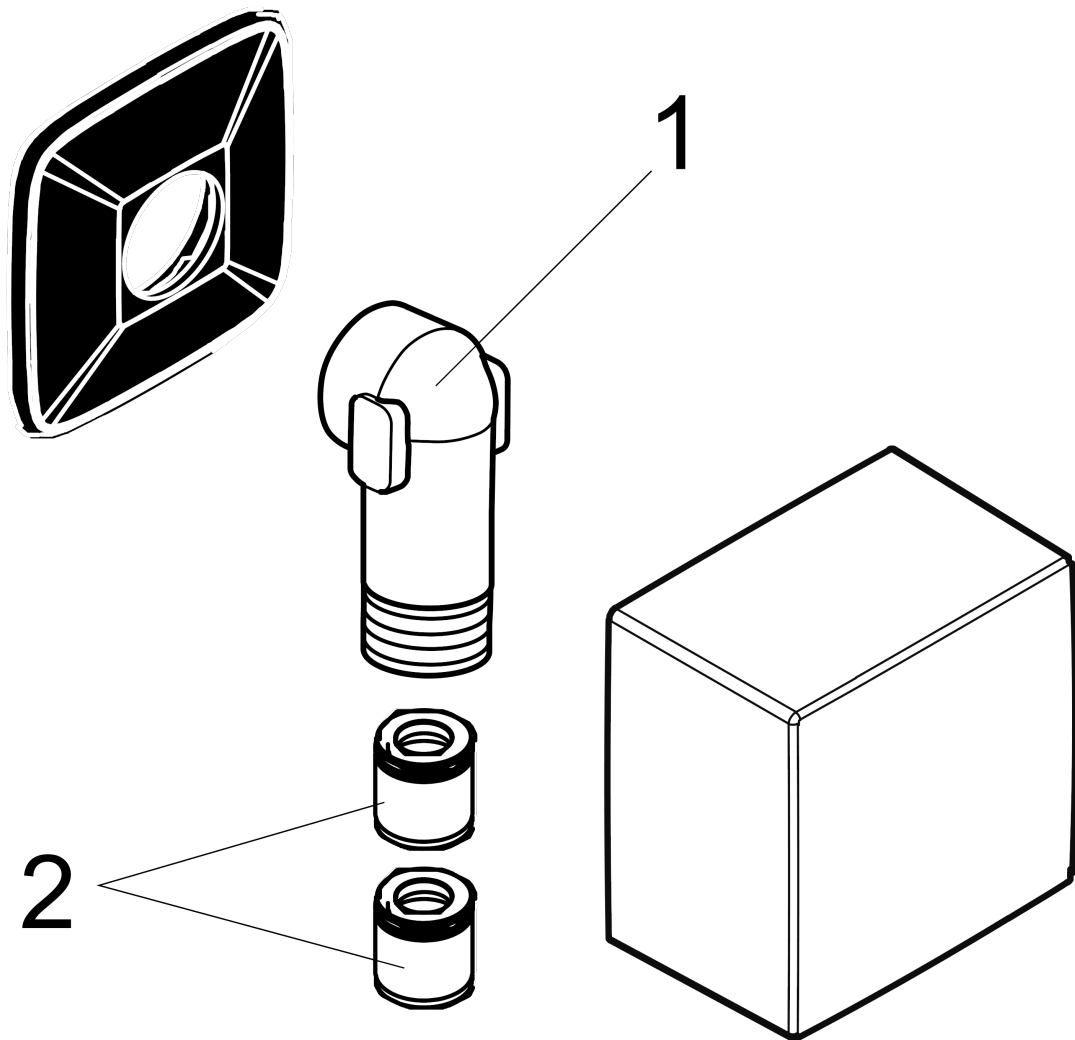

FixFit

Wall Outlet Square with Check Valves

Finishes : **chrome** Part no. : **26455001**

Description

Features

- for all 1/2" hoses
- 1/2" NPT
- installation: wall

Item details

List Price \$ 98.00

Compliance

Product image

Scale drawing

FixFit
Wall Outlet Square with Check Valves
Finishes : **chrome** Part no. : **26455001**

Exploded drawing

Year of production: >01/18

FixFit

Wall Outlet Square with Check Valves

Finishes : **chrome** Part no. : **26455001**

Spare parts list

Year of production: >01/18

Pos.	Description	Part no.	Price	PU
1	connection angel	98531001	-	1
2	set of non return valves DW 15	94074000	-	1