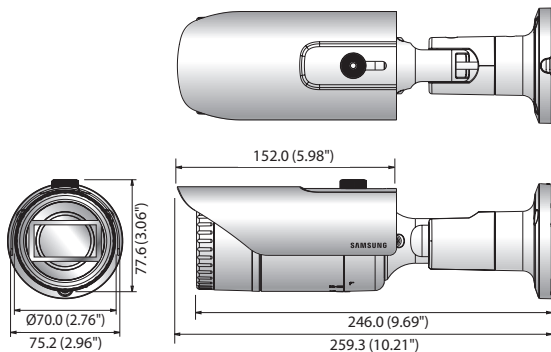

Dimensions

Unit : mm (inch)

Accessories (Optional)

SBO-100B1

SBP-302PM

QNO-7080R

VIDEO	
Imaging Device	1/3" 4M CMOS
Total Pixels	2,720(H) x 1,536(V)
Effective Pixels	2,688(H) x 1,520(V)
Scanning System	Progressive
Min. Illumination	Color : 0.15Lux (30IRE), B/W : 0Lux (IR LED on)
LENS	
Focal Length (Zoom Ratio)	2.8 ~ 12mm (4.3x) motorized varifocal
Max. Aperture Ratio	F1.4
Angular Field of View	H : 109.7° ~ 26.0° / V : 60.8° ~ 15.2° / D : 131.3° ~ 30.1°
Focus Control	Simple focus (Motorized V/F) / Manual, Remote control via network
Lens Type	DC auto iris
Mount Type	Board type
OPERATIONAL	
IR Viewable Length	30m (98.43ft)
Camera Title	Off / On (Displayed up to 20 characters per line) - W/W : English / Numeric / Special characters - China : English / Numeric / Special / Chinese characters - Common : Multi-line (Max. 5), Color (Grey / Green / Red / Blue / Black / White), Transparency, Auto scale by resolution
Day & Night	True Day & Night
Backlight Compensation	Off / BLC / WDR
Wide Dynamic Range	120dB
Digital Noise Reduction	SSNR (Off / On)
Motion Detection	Off / On (4ea polygonal zones)
Privacy Masking	Off / On (6ea rectangular zones)
Gain Control	Off / Low / Middle / High
White Balance	ATW / AWC / Manual / Indoor / Outdoor
LDC (Lens Distortion Correction)	Off / On (5 levels with min / max)
Electronic Shutter Speed	Minimum / Maximum / Anti flicker
Flip / Mirror	Flip / Mirror / Hallway view
Intelligent Video Analytics	Motion detection with metadata, Tampering, Defocus detection
Alarm I/O	Input 1 / Output 1
Alarm Triggers	Motion detection, Tampering detection, SD card error, NAS error, Alarm input, Defocus detection
Alarm Events	File upload via FTP and E-mail, Local storage recording at event, Notification via E-mail, External output
Pixel Counter	Support (Plug-in viewer only)
NETWORK	
Ethernet	RJ-45 (10/100BASE-T)
Video Compression Format	H.265, H.264, MJPEG
Resolution	2592 x 1520, 2560 x 1440 (16:9), 2304 x 1296, 1920 x 1080, 1280 x 1024, 1280 x 960, 1280 x 720, 1024 x 768, 800 x 600, 800 x 448, 720 x 576, 720 x 480, 640 x 480, 640 x 360, 320 x 240
Max. Framerate	H.265/H.264 : Max. 20fps at 4M, Max. 30fps at 2M all resolutions, MJPEG : Max. 15fps
Smart Codec	WiseStream
Video Quality Adjustment	H.265/H.264 : Target bitrate level control, MJPEG : Quality level control
Bitrate Control Method	H.265/H.264 : CBR or VBR, MJPEG : VBR
Streaming Capability	Multiple streaming (Up to 3 profiles)
Audio I/O	Line in
Audio Compression Format	G.711 u-law / G.726 selectable G.726 (ADPCM) 8KHz, G.711 8KHz, G.726 : 16Kbps, 24Kbps, 32Kbps, 40Kbps
Audio Communication	Uni-directional audio
IP	IPv4, IPv6
Protocol	TCP/IP, UDP/IP, RTP(UDP), RTP(TCP), RTCP, RTSP, NTP, HTTP, HTTPS, SSL/TLS, DHCP, PPPoE, FTP, SMTP, ICMP, IGMP, SNMPv1/v2c/v3(MIB-2), ARP, DNS, DDNS, QoS, PIM-SM, UPnP, Bonjour
Security	HTTPS(SSL) login authentication, Digest login authentication IP address filtering, User access log, 802.1x authentication
Streaming Method	Unicast / Multicast
Max. User Access	6 users at unicast mode
Storage	micro SD/SDHC/SDXC (Max. 128GB), NAS - Motion images recorded in the SD memory card can be downloaded - Manual recording at local PC
Application Programming Interface	ONVIF Profile S/G, SUNAPI (HTTP API)
Webpage Language	English, Korean, Chinese, French, Italian, Spanish, German, Japanese, Russian, Swedish, Portuguese, Czech, Polish, Turkish, Dutch, Hungary, Greek
Web Viewer	Supported OS : Windows 7, 8.1, 10, Mac OS X 10.9, 10.10, 10.11 Plug-in free Webviewer - Supported Browser : Google Chrome 47, MS Edge 20 Plug-in Webviewer - Supported Browser : MS Explore 11, Mozilla Firefox 43, Apple Safari 9 * Mac OS X only
Central Management Software	SmartViewer
ENVIRONMENTAL	
Operating Temperature / Humidity	-30°C ~ +55°C (-22°F ~ +131°F) / Less than 90% RH * Start up should be done at above -20°C (-4°F)
Storage Temperature / Humidity	-30°C ~ +60°C (-22°F ~ +140°F) / Less than 90% RH
Ingress Protection	IP66
Vandal Resistance	IK10
ELECTRICAL	
Input Voltage / Current	PoE (IEEE802.3af, Class3) / 12V DC
Power Consumption	Max. 8W (PoE), Max. 7W (12V DC)
MECHANICAL	
Color / Material	Dark gray / Metal
Dimensions (WxH)	Ø70.0 x 246.0mm (Ø2.76" x 9.69") (Without sunshield)
Weight	750g (1.65 lb)