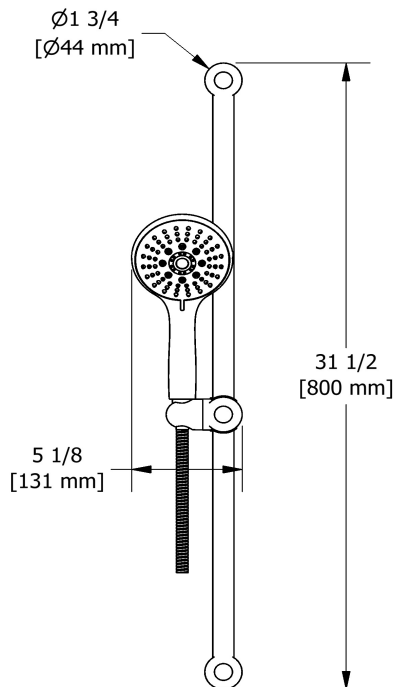

Certifications

- CSA B125.1
- ASME A112.18.1
- CMR248 Approval

Sizes, models and finishes may differ from thoses presented.

Warranty

This **Riobel Inc.** product you have purchased carries a Limited Lifetime Warranty on the chrome, PVD finish, blacks and all working parts and is guaranteed from the initial purchase date against all manufacturing defects. All other finishes, including plastic components, are guaranteed for one year. All electric and/or electronic parts are covered by a 5-year limited warranty.

Customer Service

Ontario, West Canada : 888-287-5354 Quebec, Maritimes, United States : 866-473-8442