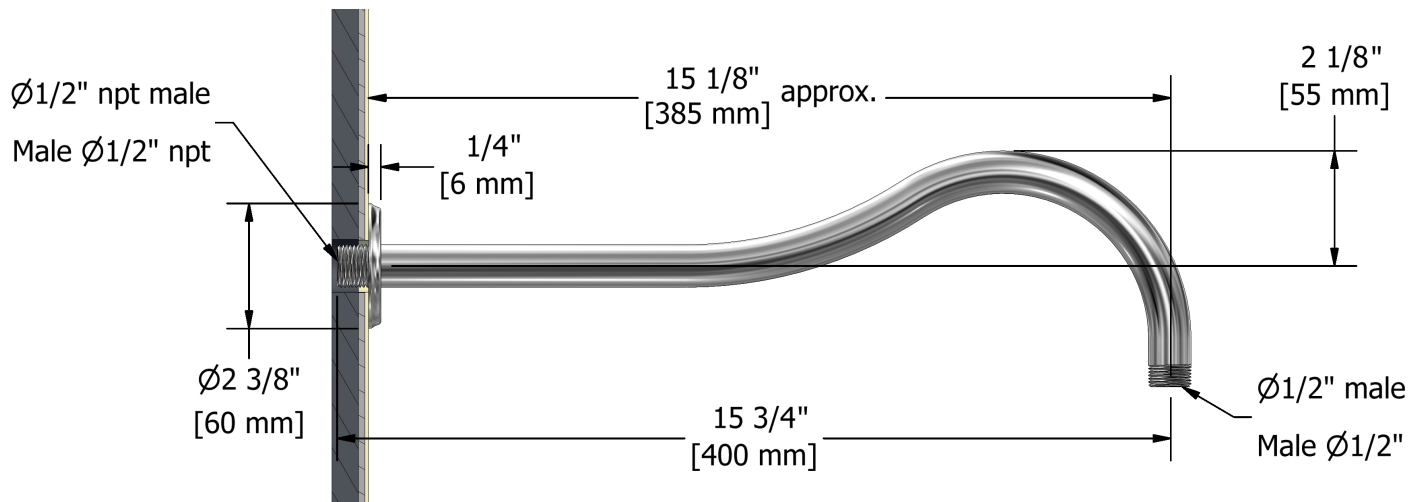

Sizes, models and finishes may differ from thoses presented.

Warranty

This **Riobel Inc.** product you have purchased carries a Limited Lifetime Warranty on the chrome, PVD finish, blacks and all working parts and is guaranteed from the initial purchase date against all manufacturing defects. All other finishes, including plastic components, are guaranteed for one year. All electric and/or electronic parts are covered by a 5-year limited warranty.

Customer Service

Ontario, West Canada : 888-287-5354 Quebec, Maritimes, United States : 866-473-8442

2020.11.23