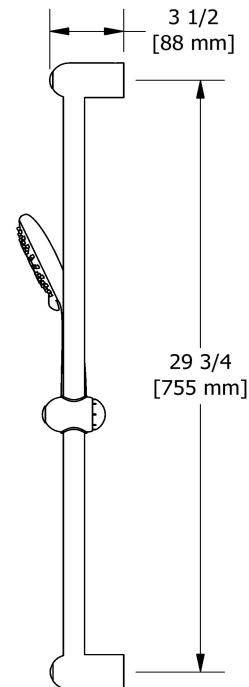

Certifications

- CSA B125.1
- ASME A112.18.1
- CMR248 Approval

Sizes, models and finishes may differ from thoses presented.

Warranty

This **Riobel Inc.** product you have purchased carries a Limited Lifetime Warranty on the chrome, PVD finish, blacks and all working parts and is guaranteed from the initial purchase date against all manufacturing defects. All other finishes, including plastic components, are guaranteed for one year. All electric and/or electronic parts are covered by a 5-year limited warranty.

Customer Service

Ontario, West Canada : 888-287-5354 Quebec, Maritimes, United States : 866-473-8442