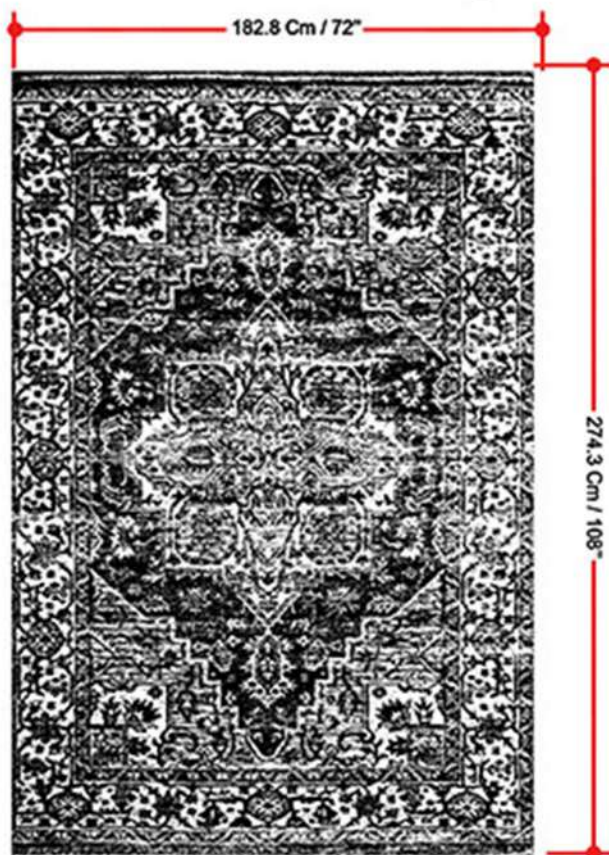

Belton 6'x9' Area Rug

Net Weight:30.20 (Lbs)