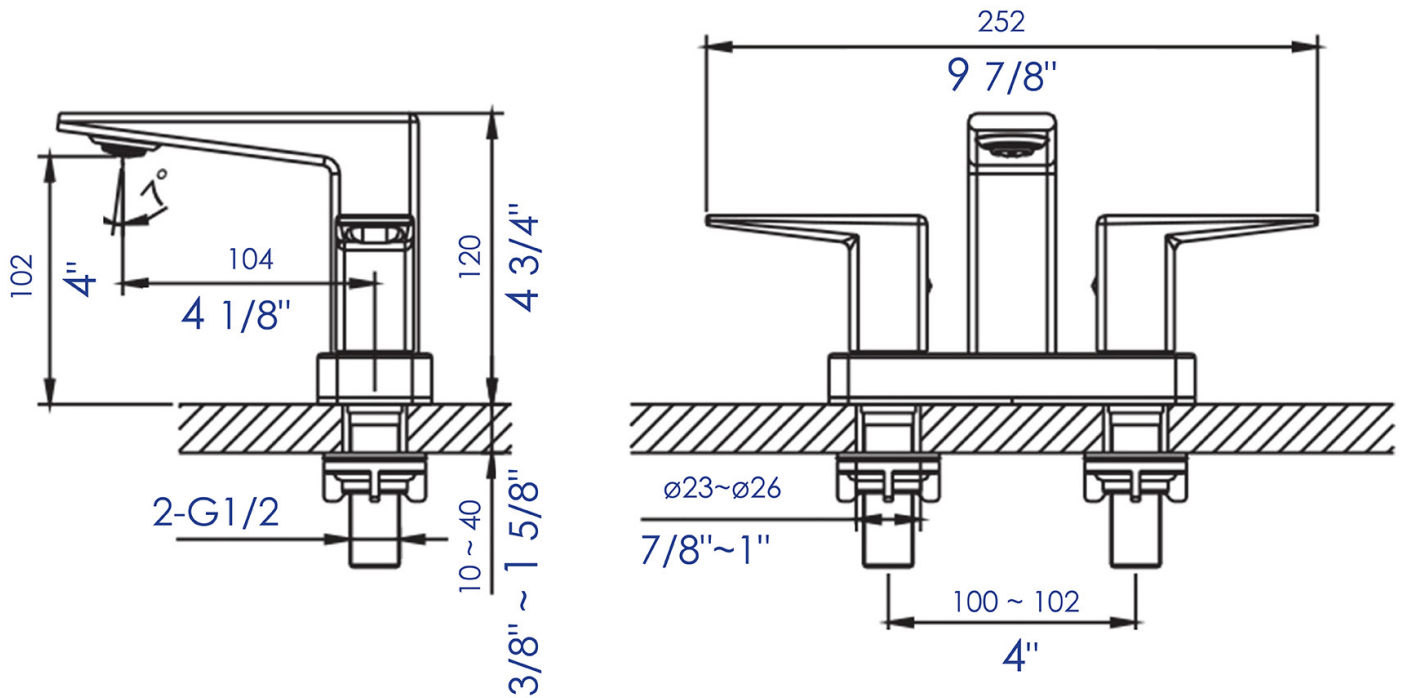

AB1020

Two-Handle 4" Centerset Bathroom Faucet

Note: All product dimensions are approximate and should be verified on site prior to installation.
Visit www.ALFIbrand.com for more information.