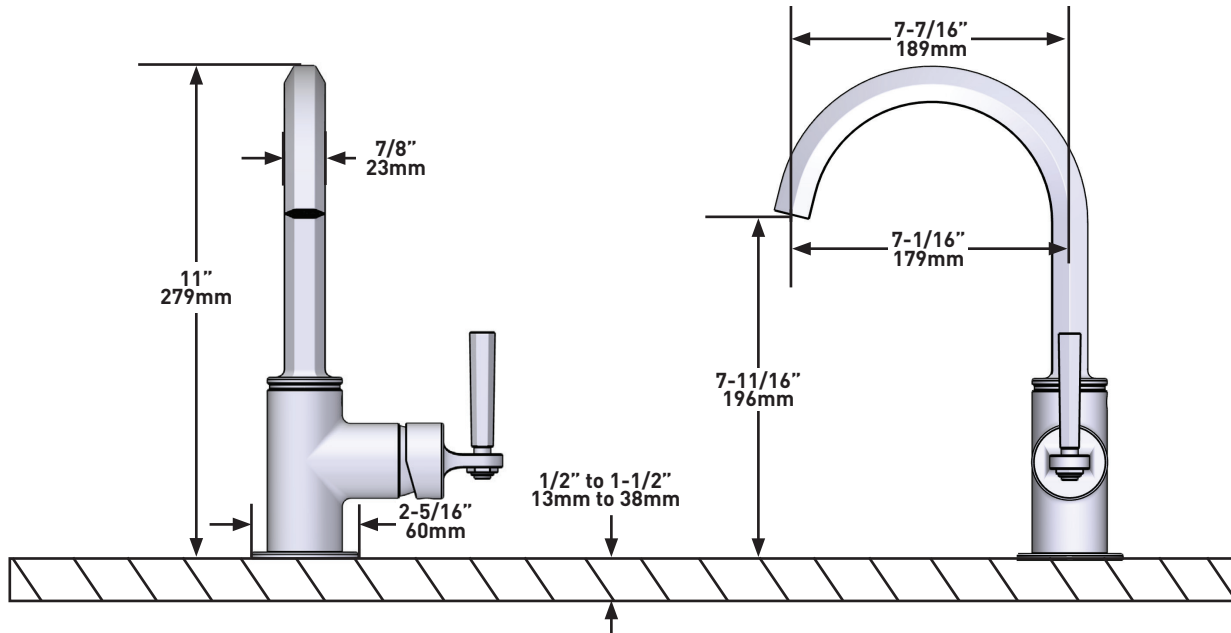

For warranty or additional information, contact:

U.S.A.
houseofrohl.com/support
1-800-777-9762

QUEBEC / MARITIMES / WESTERN CANADA
houseofrohl.ca/support
1-866-473-8442

ONTARIO
houseofrohl.ca/support
1-800-287-5354

Riobel

PERRIN & ROWE
LONDON

victoria ⊕ albert®

ROHL